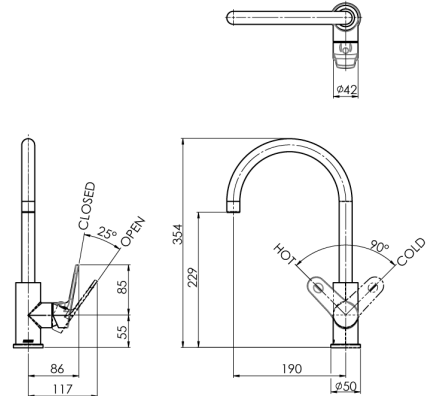

Amara Sink Mixer with Gooseneck Spout

TECHNICAL DATA

Maximum Recommended Temperature	70°C
Minimum Recommended Pressure	100 kPa
Maximum Recommended Pressure	800 kPa
Inlet Connection	1/2" BSP

Blue/Red and Blue/Yellow colour indicator handles included

SPARE PARTS

AMAS-027	Lever Handle - Amara (Red/Blue) with grub screw and handle plug – hot on left hand side
AMAS-028	Lever Handle - Amara (Yellow/Blue) with grub screw and handle plug – hot on left hand side
AMAS-005	Handle grub screw and handle plug (pack of 10) suit Amara
AMAS-006	Cover Cap and Cartridge Retaining Nut suit Amara
AMAS-007	Cartridge 35mm suit AMA307/307D/308/309
AMAS-019	Aerator 3 star - 7.6 L/min TJ
AMAS-024	Aerator 6 star - 3.7 L/min TJ
AMAS-025	Aerator 5 star - 4.6 L/min TJ
AMAS-020	Flange & O-ring for AMA309
AMAS-021	Spare Parts: O-rings kit for spout suit AMA309
AMAS-010	Fixing kit Amara
AMAS-011	Inlet hose - hot 450 x M10 DN6
AMAS-012	Inlet hose - cold 450 x M10 DN6