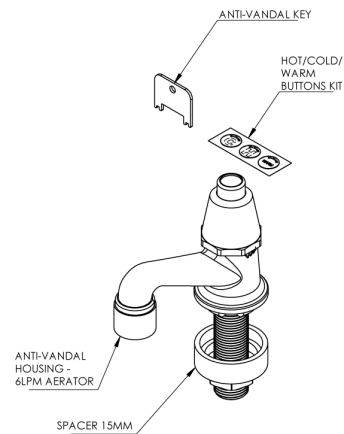

Type 48 Spring Action Pillar Tap - Button Action

TECHNICAL DATA

Inlet Connection	1/2" BSP (15mm)
Recommended Pressure	50 kPa – 500 kPa
Maximum Static Pressure	1200kPa
Flow Rate	8 L/min
Recommended Temperature	5°C - 30°C
Maximum Working Temperature	50°C
Finish	Chrome
Valve Type	Spring Action