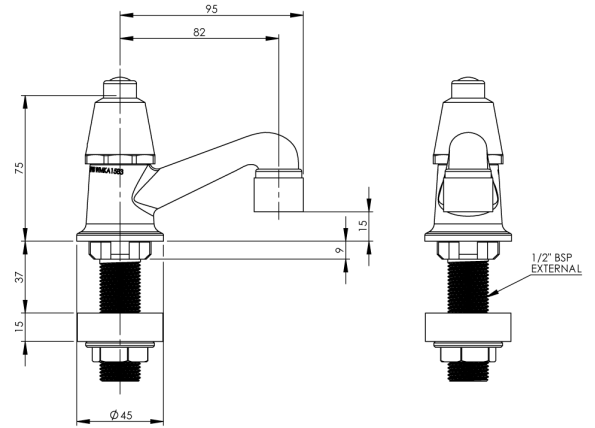

## TECHNICAL DATA

Inlet Connection	1/2" BSP (15mm)
Recommended Pressure	50 kPa – 500 kPa
Maximum Static Pressure	1200kPa
Flow Rate	8 L/min
Recommended Temperature	5°C - 30°C
Maximum Working Temperature	50°C
Finish	Chrome
Valve Type	Spring Action