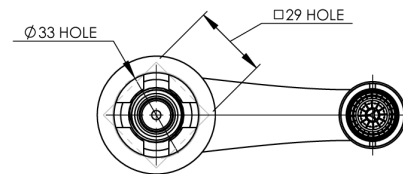

## TECHNICAL DATA

Inlet Connection	1/2" BSP (15mm)
Recommended Pressure	50 kPa – 500 kPa
Maximum Static Pressure	1200kPa
Flow Rate	8 L/min
Recommended Temperature	5°C - 30°C
Maximum Working Temperature	50°C
Finish	Chrome
Valve Type	Spring Action