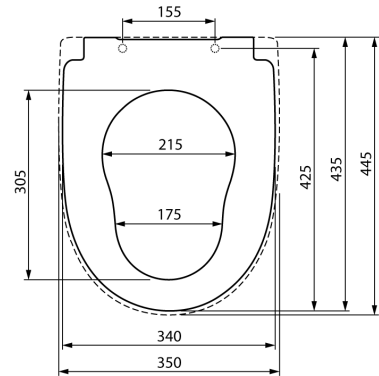

White Double Flap Family Soft Close Seat for CARE700 Toilets

TECHNICAL DATA

Hinge Material	Stainless Steel

ASSEMBLING & CARE

See the enclosed assembly instructions.

Use soapy water or a mild cleaning agent. Never use chlorine-based or abrasive cleaners. Then wipe with a clean cloth. Wipe away limescale and urine stains under the seat ring so they don't become ingrained. If the stain doesn't come off, rub repeatedly with warm soapy water using a soft cloth. Do not spray cleaning agents directly onto the seat, as internal components may be damaged. Use a soft cloth for wiping. Hard seats may develop surface wear under the seat ring if cleaning intervals are too long. These can possibly be refreshed with a light polish using car polish without abrasives on a soft cloth. Make it a habit to leave the lid and seat up after cleaning the toilet bowl so that detergent and water have a chance to dry.

COMPATIBLE TOILET

CARE1546-RH	Care 700 Series Toilet S-Trap Raised Height