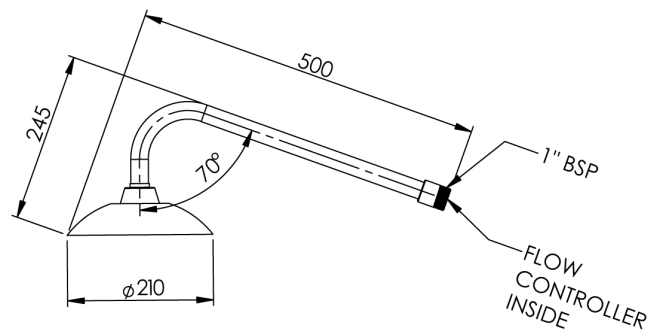

TECHNICAL DATA

SPARE PARTS

ESPE005	Spare Parts: Ece Shower Arm & Rose
ESPE005PC	Spare Parts: Emergency Eye Face Wash - ECE Shower Arm & Rose - Powdercoat