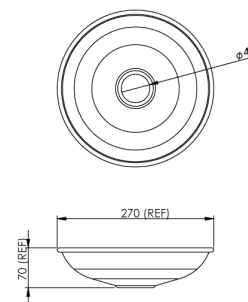

TECHNICAL DATA

SPARE PARTS

ESPE008	Spare Parts: Ece Bowl Only
ESPE008PC	Emergency Eye Face Wash Spare Parts - ECE Bowl Only Powdercoated

Version 02 July 2023

1300 369 273 | info@enware.com.au | enware.com.au