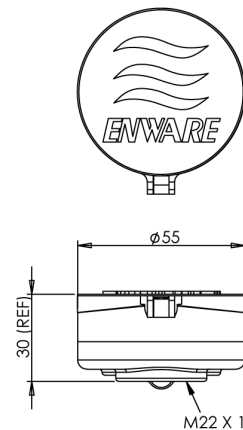

Spare Parts: Eye-Face Cover With Aerator (Sgl)

EYE-FACE COVER WITH AERATOR (SGL)

PRODUCT CODE

ESPE012	EYE-FACE COVER WITH AERATOR (SGL)
---------	-----------------------------------

Due to ongoing Research and Development, specifications may change without notice.
Component specifications may change on some export models.
Refer to warranty statement for warranty details - www.enware.com.au/warranty.

TECHNICAL DATA

SPARE PARTS

ESPE012	Spare Parts: Eye-Face Cover With Aerator (Sgl)
---------	--