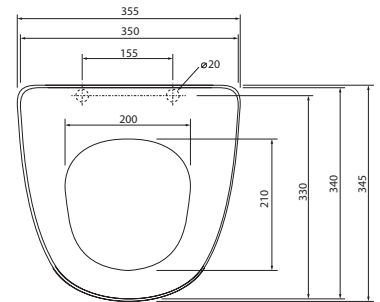

## TECHNICAL INFORMATION

|                               |                                               |
|-------------------------------|-----------------------------------------------|
| Water Supply Inlet Pressure   | Min. 50 kPa - Max. 500 kPa                    |
| Inlet Connection              | 1/2" BSP                                      |
| Water Inlet Connection Method | Bottom Inlet                                  |
| Outlet Connection             | DN100 DWV PVC Pan Collar                      |
| Flush Volume                  | 4.5L Full Flush / 3L Half Flush (WELS 4 Star) |

Dimensions are nominal and subject to normal ceramic manufacturing variations due to the nature of the manufacture of vitreous china.

**IF099418 Junior Sign Toilet Seat**

Enware products are to be installed in accordance with the Plumbing Code of Australia and AS/NZS3500. Reference should also be made to the Australasian Health facility Guidelines (AHFG), ABCB and Local Government regulations when considering the choice of, and the installation of these products.