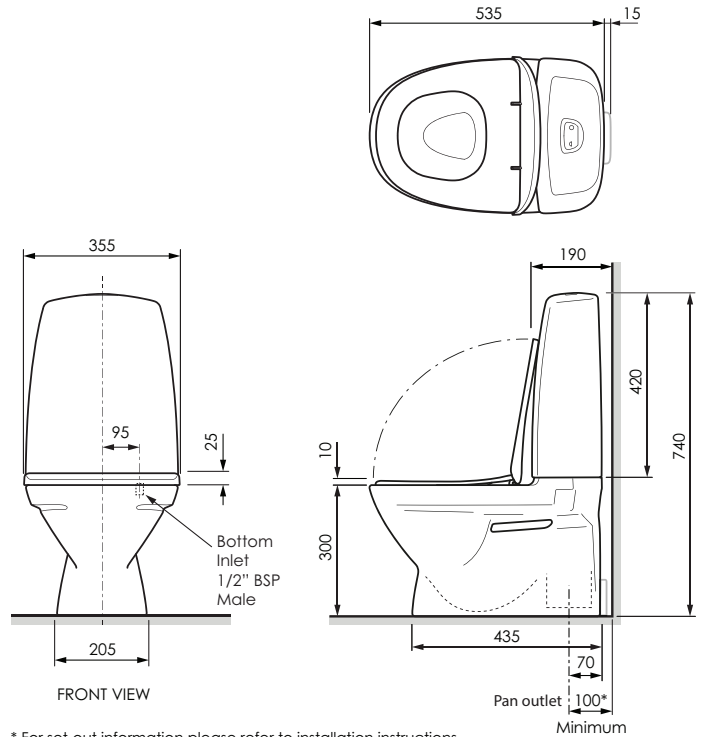

### KEY FEATURES

- Free-standing WC
- Seamless cistern for added infection control
- Supplied with a dedicated toilet seat
- Ergonomically designed to suit young children between 3 & 6 years old
- Cistern bolted onto pan for enhanced back support
- Fully glazed on back and inside rim to avoid bacteria growth
- WELS 4 star rated (4.5/3L Flush)

## TECHNICAL INFORMATION

|                               |                                               |
|-------------------------------|-----------------------------------------------|
| Water Supply Inlet Pressure   | Min. 50 kPa - Max. 500 kPa                    |
| Inlet Connection              | 1/2" BSP                                      |
| Water Inlet Connection Method | Bottom Inlet                                  |
| Outlet Connection             | DN100 DWV PVC Pan Collar                      |
| Flush Volume                  | 4.5L Full Flush / 3L Half Flush (WELS 4 Star) |