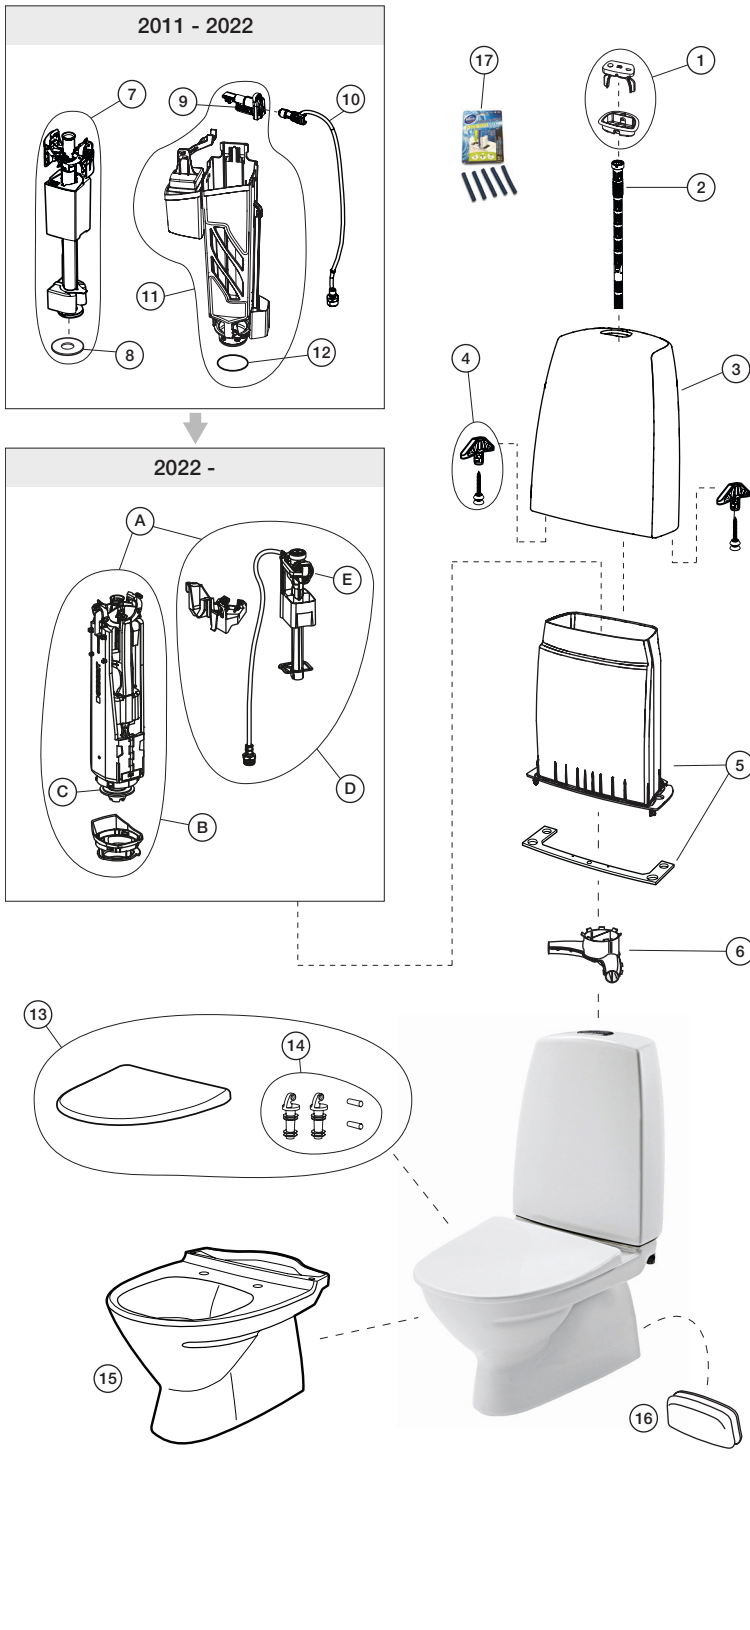

Ifo Sign Junior WC Spare Parts - Model IFO6820