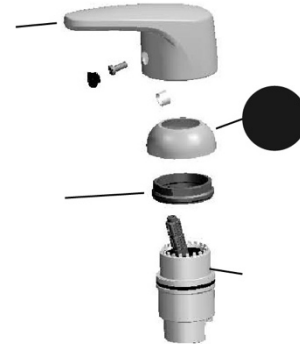

# Spare Parts: Oras - Vega - Covering Cap - SLM606/SLM608

Enware-Oras Spare Parts - Vega Covering Cap - Used on SLM606 and SLM608 models

## PRODUCT CODE

SLMS600

ORAS COVERING CAP

Due to ongoing Research and Development, specifications may change without notice.  
Component specifications may change on some export models.  
Refer to warranty statement for warranty details - [www.enware.com.au/warranty](http://www.enware.com.au/warranty).

## SPARE PARTS

EMFS100	Spare Parts: Touch-Activated Dual Flush WC Flushing System - 9V DC Transformer - 1.8m Lead and 2-Pin Plug
ESP037	Spare Parts: Eye Wash Outlets Pair Black Suit EI483
ESPE809	Spare Parts: Sensor Water Level Replacement Em850
IFO90423	Spare Parts: Ifo Bowl S Trap White
IFO90532	Spare Parts: IFO - Sign - Toilet Bowl - S Trap - White
IFO90533	Spare Parts: IFO - Sign - Toilet Bowl - P Trap - White
IFO91371	Spare Parts: Nut Outlet For Cera Wc
IFO96094	Spare Parts: Nut Inlet For Cera Wc
IFO96351	Spare Parts: Plastic Plug - Support Arm