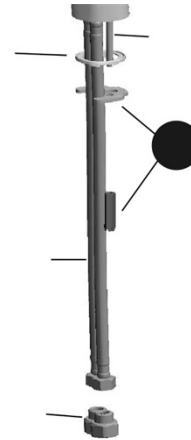

# Spare Parts: Oras - Metal Fixing Plate - 2 Nuts

Enware-Oras Spare Parts - Metal Fixing Plate with 2 Nuts

## PRODUCT CODE

SLMS605

ORAS FIXING PLATE WITH NUT

Due to ongoing Research and Development, specifications may change without notice.  
Component specifications may change on some export models.  
Refer to warranty statement for warranty details - [www.enware.com.au/warranty](http://www.enware.com.au/warranty).