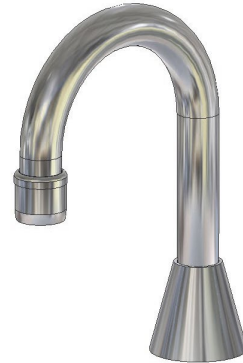

Hob Mounted Curved Basin Spout - Fixed Outlet - 100mm

Enware's Classic range of outlets combine function with style and are designed for superior performance. Crafted from DR (Dezincification Resistant) Brass, with a practical range of attachments, Enware Classic outlets deliver proven durability.

KEY FEATURES

- Bright Chrome standard finish
- Fixed basin spout
- WELS 5 Star rating (6 L/min) aerator supplied standard, with 4 L/min aerator (supplied in carton)

PRODUCT CODE

SP001

Hob Mounted Curved Basin Spout - Fixed Outlet - 100mm