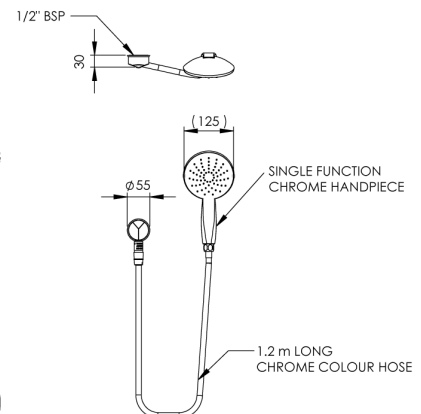

Chrome Hand Held Shower and Satin Chrome 1200mm Hose with Wall Elbow

Water efficient handheld shower set with chrome shower head, smooth hose and chrome plated wall elbow with dual check valve.

KEY FEATURES

- Chrome shower head
- Single spray pattern
- Smooth 1.2m hose in chrome finish
- Chrome plated wall elbow with dual check valve

PRODUCT CODE

SP274C-1200

Chrome Hand Held Shower and Satin
Chrome 1200mm Hose with Wall Elbow

TECHNICAL DATA

WELS Category	Shower
Standard WELS	3 Stars
Standard WELS Flow Rate	8.5L/min
Finish	Chrome
Maximum Water Temperature	70°C
Minimum Recommended Pressure	150kPa
Maximum Recommended Pressure	500kPa
Inlet Connection	1/2" BSP (15mm)

SPARE PARTS

SP267	Shower Wall Elbow - Dual Check
SP277C	Hand Held Shower - Head Only - Chrome