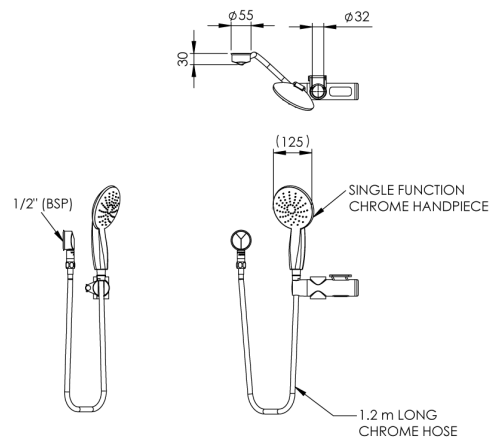

Chrome Hand Held Shower and Satin Chrome 1200mm Hose with Wall Elbow and Shower Rail Slider 32mm

Water efficient handheld shower set with chrome shower head, smooth hose and chrome plated wall elbow with dual check valve.

KEY FEATURES

- Chrome shower head
- Single spray pattern
- Smooth 1.2m hose in chrome finish
- Chrome plated wall elbow with dual check valve
- Adjustable height shower rail slider suitable for grab rails with 32mm diameter

PRODUCT CODE

SP274CSL-1200	Chrome Hand Held Shower and Satin Chrome 1200mm Hose with Wall Elbow and Shower Rail Slider 32mm
---------------	--

Products are to be installed in accordance with the Plumbing Code of Australia and AS/NZS3500. Reference should also be made to the Australasian Health Facility Guidelines (AHFG), ABCB and Local Government regulations when considering the choice of, and the installation of these products.

Chrome Hand Held Shower and Satin Chrome 1200mm Hose with Wall Elbow and Shower Rail Slider 32mm

SPARE PARTS

SP267	Shower Wall Elbow - Dual Check
SP277C	Hand Held Shower - Head Only - Chrome
SP276	Shower Slider - Chrome