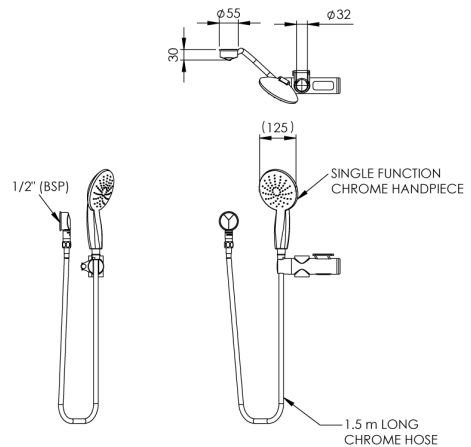

# Chrome Hand Held Shower and Satin Chrome 1500mm Hose with Wall Elbow and Shower Rail Slider 32mm

Water efficient handheld shower set with chrome shower head, smooth hose and chrome plated wall elbow with dual check valve.

## KEY FEATURES

- Chrome shower head
- Single spray pattern
- Smooth 1.5m hose in chrome finish
- Chrome plated wall elbow with dual check valve
- Adjustable height shower rail slider suitable for grab rails with 32mm diameter

## PRODUCT CODE

SP274CSL

Chrome Hand Held Shower and Satin Chrome 1500mm Hose with Wall Elbow and Shower Rail Slider 32mm

Products are to be installed in accordance with the Plumbing Code of Australia and AS/NZS3500. Reference should also be made to the Australasian Health Facility Guidelines (AHFG), ABCB and Local Government regulations when considering the choice of, and the installation of these products.

## TECHNICAL DATA

WELS Category	Shower
Standard WELS	3 Stars
Finish	Chrome
Maximum Water Temperature	70°C
Minimum Recommended Pressure	150kPa
Maximum Recommended Pressure	500kPa
Inlet Connection	1/2" BSP (15mm)