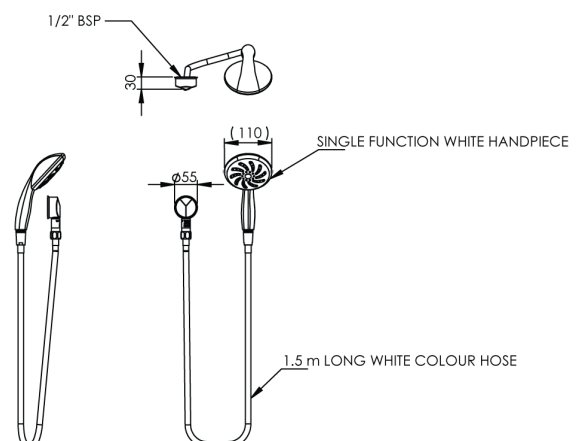

White Hand Held Shower and White 1500mm Smooth Hose with Wall Elbow

Water efficient handheld shower set with white shower head, smooth hose and chrome plated wall elbow with dual check valve.

KEY FEATURES

- White shower head
- Single spray pattern
- Smooth 1.5m hose in white
- Chrome plated wall elbow with dual check valve

PRODUCT CODE

SP274

White Hand Held Shower and White 1500mm Smooth Hose with Wall Elbow

TECHNICAL DATA

WELS Category	Shower
Standard WELS	3 Stars
Standard WELS Flow Rate	8.5L/min
Finish	White
Maximum Water Temperature	70°C
Minimum Recommended Pressure	150kPa
Maximum Recommended Pressure	500kPa
Inlet Connection	1/2" BSP (15mm)

White Hand Held Shower and White 1500mm Smooth Hose with Wall Elbow

OPTIONAL ACCESSORIES

SP281	Shower Hose Replacement - 2.0m - White
SP276W	Shower Slider - White

SPARE PARTS

SP267	Shower Wall Elbow - Dual Check
SP277	Hand Held Shower - Head Only - White
SP280	Shower Hose Replacement - 1.5m - White