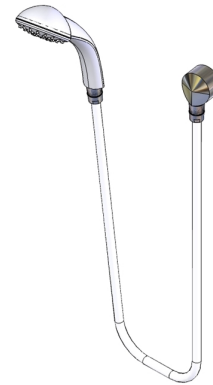

White Hand Held Shower and White 1500mm Smooth Hose with Wall Elbow

Water efficient handheld shower set with white shower head, smooth hose and chrome plated wall elbow with dual check valve.

KEY FEATURES

- White shower head
- Single spray pattern
- Smooth 1.5m hose in white
- Chrome plated wall elbow with dual check valve

PRODUCT CODE

SP274

White Hand Held Shower and White 1500mm Smooth Hose with Wall Elbow

TECHNICAL DATA

WELS Category	Shower
Standard WELS	3 Stars
Standard WELS Flow Rate	8.5L/min
Finish	White
Maximum Water Temperature	70°C
Minimum Recommended Pressure	150kPa
Maximum Recommended Pressure	500kPa
Inlet Connection	1/2" BSP (15mm)

White Hand Held Shower and White 1500mm Smooth Hose with Wall Elbow

OPTIONAL ACCESSORIES

SP281	Shower Hose Replacement - 2.0m - White
SP276W	Shower Slider - White

SPARE PARTS

SP267	Shower Wall Elbow - Dual Check
SP277	Hand Held Shower - Head Only - White
SP280	Shower Hose Replacement - 1.5m - White