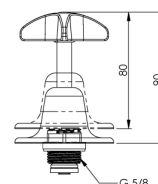

OPTIONAL ACCESSORIES

VP383	School Pattern - Recess Stuffing Box Assembly - Jumper Valve - 15mm Extended
VP384	School Pattern - Recess Stuffing Box Assembly - Jumper Valve - 20mm Extended

Version 07 January 2026

1300 369 273 | info@enware.com.au | enware.com.au

ENWARE
A WATTS Brand