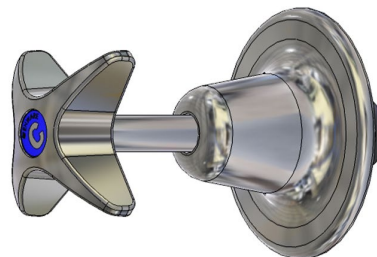

School Pattern Recess Adaptor - Jumper Valve

Enware's vandal resistant School Pattern tapware is constructed from dezincification resistant (DR) brass with durable chrome plating and an easy to clean design. The handle features a vandal resistant internal locking ring securing it to the spindle and requires a special key to remove.

KEY FEATURES

- Jumper Valve
- Vandal resistant school pattern handle
- Blue (Cold), Red (Hot) or Yellow (Warm) coloured indicator button. (3 colour indicator buttons included)
- Serviceable with all wearing components replaceable, thus providing an even longer life
- Durable bright chrome finish
- Constructed from lead free brass

PRODUCT CODE

VP308

School Pattern Recess Adaptor - Jumper Valve

Products are to be installed in accordance with the Plumbing Code of Australia and AS/NZS3500. Reference should also be made to the Australasian Health Facility Guidelines (AHFG), ABCB and Local Government regulations when considering the choice of, and the installation of these products.