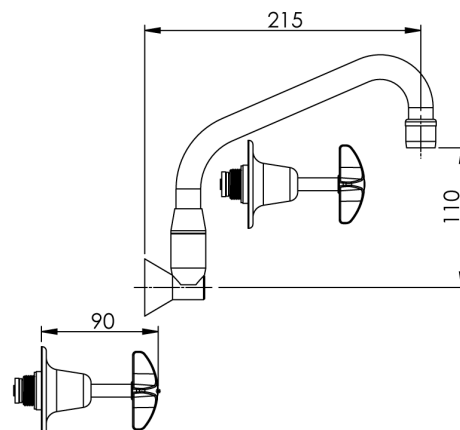

TECHNICAL DATA

Recommended Pressure	50kPa – 500kPa
Maximum Static Pressure	1200kPa
Maximum Recommended Temperature	70°C
Maximum Jumper Valve Working Temperature	95°C
Flow Rate	6L/min 3.8L/min aerator supplied loose in carton
Finish	Chrome
Valve Type	Jumper Valve