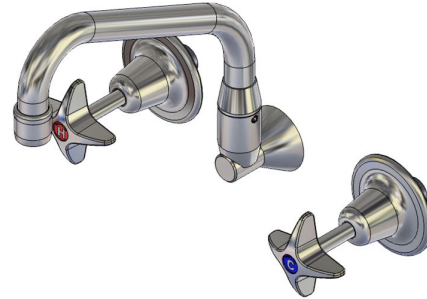

School Pattern Recess Set with SP110 Swivel Spout - Jumper Valve

Enware's vandal resistant School Pattern tapware is durable and an easy to clean design. Ideal for areas where there is a higher risk of vandalism.

KEY FEATURES

- Jumper Valve
- Wall mounted swivel sink spout
- Vandal resistant school pattern handles
- Blue (Cold), Red (Hot) or Yellow (Warm) coloured indicator button. (3 colour indicator buttons included)
- High quality dezincification resistant (DR) brass construction
- Serviceable with all wearing components replaceable, thus providing an even longer life
- Durable bright chrome finish
- WELS 5 Star rating (6 L/min) aerator supplied standard, with 4 L/min aerator (supplied in carton)

PRODUCT CODE

VP315

School Pattern Recess Set with SP110 Swivel Spout - Jumper Valve

Products are to be installed in accordance with the Plumbing Code of Australia and AS/NZS3500. Reference should also be made to the Australasian Health Facility Guidelines (AHFG), ABCB and Local Government regulations when considering the choice of, and the installation of these products.

SPARE PARTS

VP382	School Pattern - Recess Stuffing Box Assembly - Jumper Valve
VP378	School Pattern - Handle
SP192	Wall Mounted - Spout Base - Classic Outlet Range
SP301	Aerator - M22x1 F/Male - No.1 - Standard
MIS590	Vandal Proof Key Only
MIS595RYB	Spare Parts: Indicator Button Kit - Hot / Cold / Warm - Stick On
SP110	Wall Mounted Standard Sink Spout 215mm