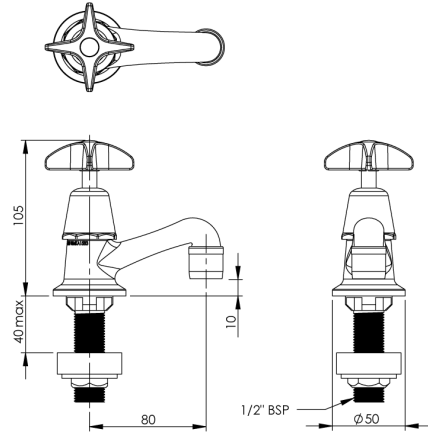

## KEY FEATURES

- Jumper Valve
- Fits square or round tap hole
- Anti-Vandal aerator
- Blue (Cold), Yellow (Warm) and Red (Hot) indicator buttons supplied standard
- 1/2" BSP male inlet
- Serviceable with all wearing components replaceable, thus providing an even longer life
- Constructed from lead free brass
- Durable bright chrome finish
- 3 Star / 5 Star WELS

## PRODUCT CODE

VP327

School Pattern Pillar Tap Aerated Outlet - Jumper Valve

Products are to be installed in accordance with the Plumbing Code of Australia and AS/NZS3500. Reference should also be made to the Australasian Health Facility Guidelines (AHFG), ABCB and Local Government regulations when considering the choice of, and the installation of these products.

## TECHNICAL DATA

Inlet Connection	1/2" BSP (15mm) Ml
Recommended Pressure	50kPa – 500kPa
Maximum Static Pressure	1200kPa
Maximum Recommended Temperature	70°C
Maximum Jumper Valve Working Temperature	95°C
Flow Rate	8 L/min
Finish	Chrome
Valve Type	Jumper Valve