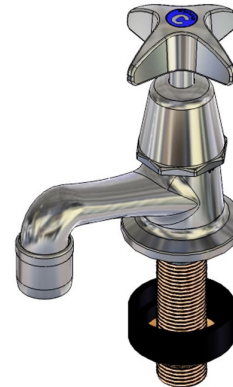

# School Pattern Pillar Tap Aerated Outlet - Jumper Valve

Enware's vandal resistant School Pattern tapware is constructed from dezincification resistant (DR) brass with durable chrome plating and an easy to clean design. The handle features a vandal resistant internal locking ring securing it to the spindle and requires a special key to remove.

## KEY FEATURES

- Jumper Valve
- Fits square or round tap hole
- Anti-Vandal aerator
- Blue (Cold), Yellow (Warm) and Red (Hot) indicator buttons supplied standard
- 1/2" BSP male inlet
- Serviceable with all wearing components replaceable, thus providing an even longer life
- Constructed from lead free brass
- Durable bright chrome finish
- 3 Star / 5 Star WELS

## PRODUCT CODE

VP327

School Pattern Pillar Tap Aerated Outlet - Jumper Valve

Products are to be installed in accordance with the Plumbing Code of Australia and AS/NZS3500. Reference should also be made to the Australasian Health Facility Guidelines (AHFG), ABCB and Local Government regulations when considering the choice of, and the installation of these products.