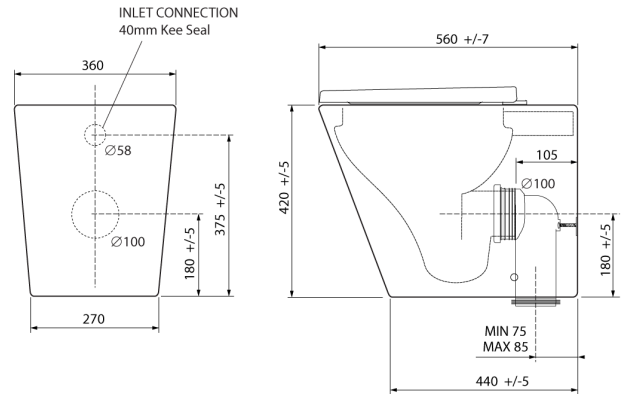

KEY FEATURES

- Quiet rimless flush
- Wall faced
- Easy to clean surface
- Compact design
- Vitreous China
- WELS 4 Star rated - 4.5/ 3 Litre
- Soft close seat
- Pan load tested to 400kg
- P or S Trap (S-trap adaptor included)
- Concealed fixing brackets and screws
- Double flap white seat supplied standard
- Compatible with in-wall concealed cistern - EIWC-W480

PRODUCT CODE

WB-WCWFP-SH	Enware Wellbeing Wall Faced Toilet Pan - Standard Height
-------------	--

Products are to be installed in accordance with the Plumbing Code of Australia and AS/NZS3500.

Reference should also be made to the Australasian Health Facility Guidelines (AHFG), ABCB and Local Government regulations when considering the choice of, and the installation of these products.

Enware Wellbeing Wall Faced Toilet Pan - Standard Height

TECHNICAL DATA

WELS Category	Lavatory
Standard WELS	4 Stars
WELS Full Flush Volume	4.5 L
WELS Half Flush Volume	3 L
Pan Load Rating	400 kg
Outlet Connection	DN100 DWV PVC Pipe (S-Trap Adaptor) / DN100 DWV PVC Pan Collar (P-Trap)