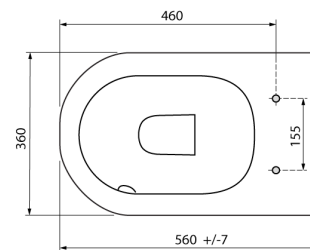

PRODUCT CODE

WB-WCWFP-SH	Enware Wellbeing Wall Faced Toilet Pan - Standard Height
-------------	--

Products are to be installed in accordance with the Plumbing Code of Australia and AS/NZS3500.

Reference should also be made to the Australasian Health Facility Guidelines (AHFG), ABCB and Local Government regulations when considering the choice of, and the installation of these products.

Enware Wellbeing Wall Faced Toilet Pan - Standard Height

TECHNICAL DATA

WELS Category	Lavatory
Standard WELS	4 Stars
WELS Full Flush Volume	4.5 L
WELS Half Flush Volume	3 L
Pan Load Rating	400 kg
Outlet Connection	DN100 DWV PVC Pipe (S-Trap Adaptor) / DN100 DWV PVC Pan Collar (P-Trap)