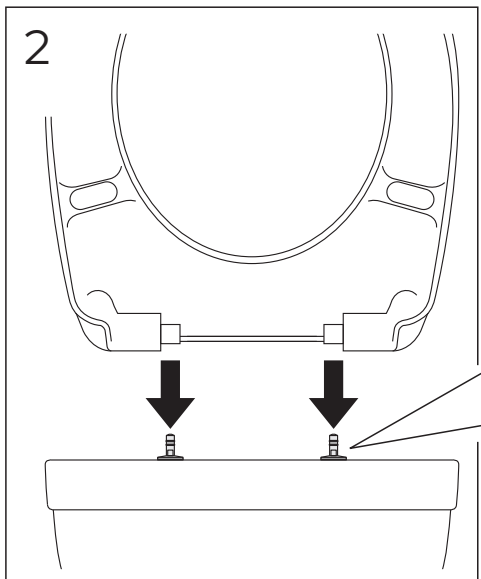

9M26S101. 9M26S136.
8M45S101