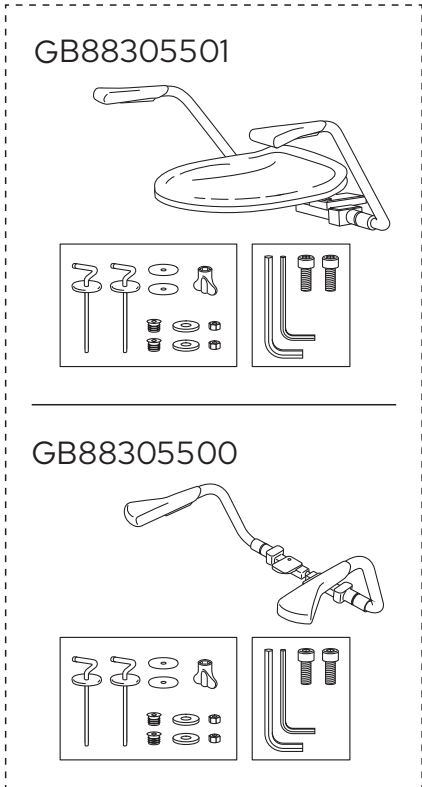

INDEX	PAGE	INDEX	PAGE
NAUTIC. OCEANIC. PACIFIC & SKANDIC 9M26S101.9M26S136. 8M45S101	3/30	NORDIC SC/QR	18-19/30
NAUTIC. OCEANIC. PACIFIC & SKANDIC 9M256101	4/30	NORDIC 2002-2001	20/30
NAUTIC FAMILY 8M91S101	5/30	NORDIC 2002 SC	21/30
NAUTIC CARE 8M916101	6/30	LOGIC SC	21/30
ESTETIC 9M09S1xx. 9M0161xx	7/30	NORDIC 300-SERIEN	22/30
ESTETIC 9M1061xx	8/30	SKANDIC / CLASSIC	23/30
ESTETIC 9M10S1xx	8/30	315/325 UNIVERSAL SITS	24/30
ARTIC SC/QR 2013- 5G84.	8/30	ARMREST WITH SEAT GB88305501	25-26/30
CARE O.NOVO.	9/30	ARMREST GB88305500	25-26/30
CARE VICARE	10/30	ARMREST WITH SEAT GB88305502	27-29/30
WC LOGIC	11/30	NAUTIC SC/QR CARE, WHITE 8M93S101	27-29/30
NORDiC3 8780G101	12/30	NAUTIC SC/QR CARE, GREY 8M93S115	27-29/30
NORDiC3 8780G801	13/30		
NORDiC3 8780S801	14-15/30		
NORDiC3 8780S101	16-17/30		

NORDIC 2002 SC / LOGIC SC

NORDIC 300-SERIEN. BASIC. ARTIC 1990-2021

SKANDIC / CLASSIC

315/325 UNIVERSAL SITS -2021

ARMREST WITH SEAT GB88305501
 ARMREST GB88305500

ARMREST WITH SEAT GB88305502
 NAUTIC SC/QR CARE, WHITE 8M93S101
 NAUTIC SC/QR CARE, GREY 8M93S115