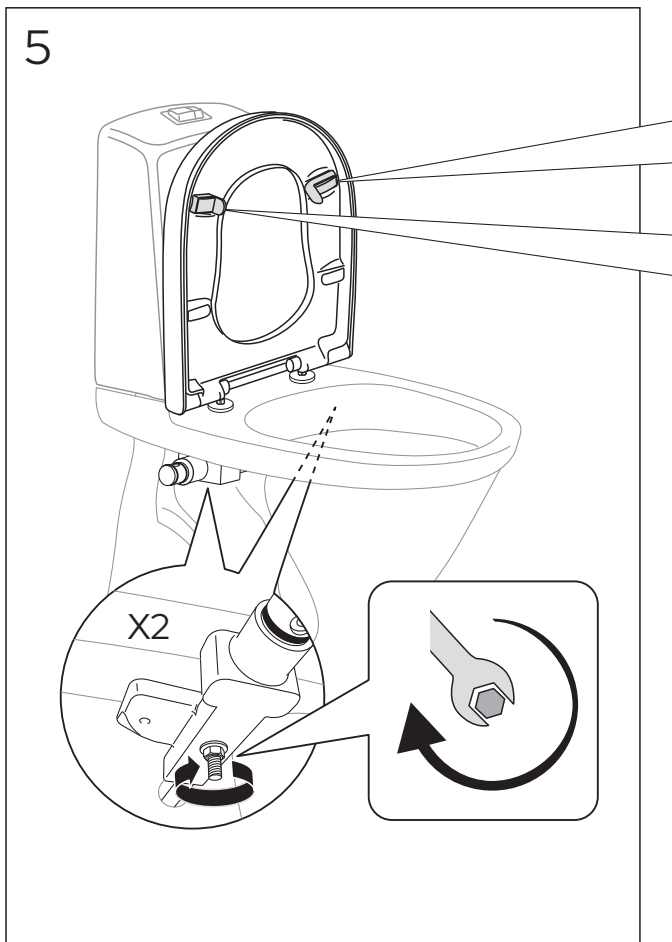

NORDIC 2002 SC / LOGIC SC

NORDIC 300-SERIEN. BASIC. ARTIC 1990-2021

SKANDIC / CLASSIC

315/325 UNIVERSAL SITS -2021

ARMREST WITH SEAT GB88305501
 ARMREST GB88305500

ARMREST WITH SEAT GB88305502
 NAUTIC SC/QR CARE, WHITE 8M93S101
 NAUTIC SC/QR CARE, GREY 8M93S115