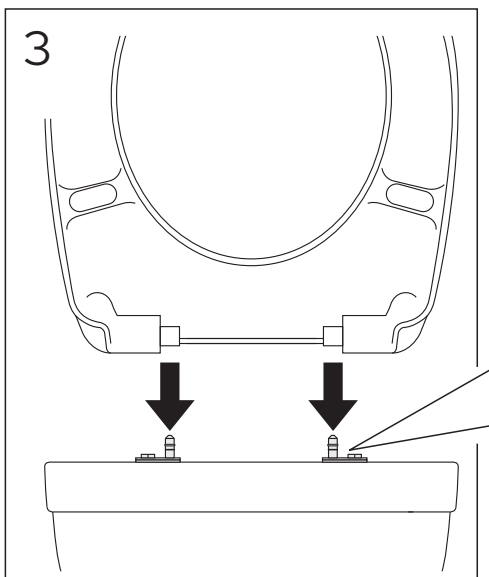

NORDIC3
8780S801