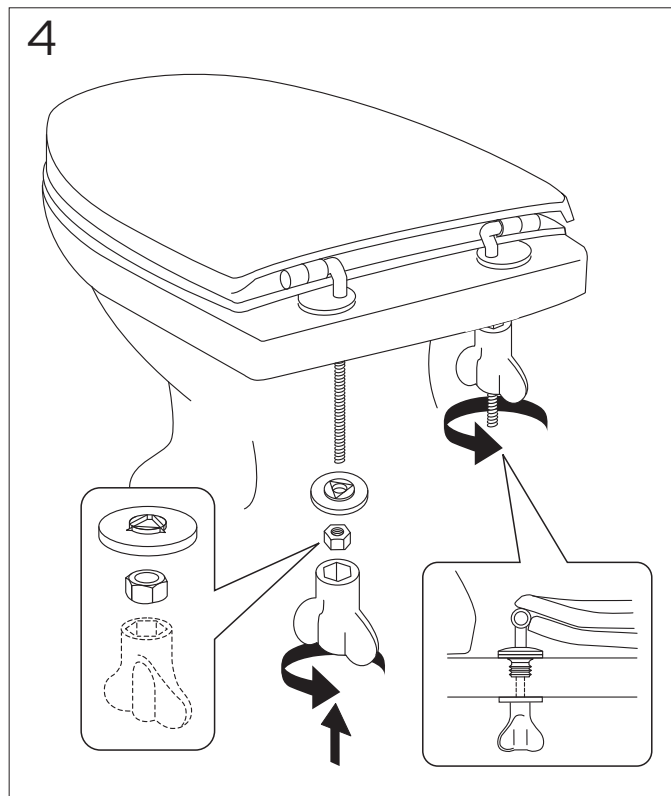

NORDIC 2002 SC / LOGIC SC

NORDIC 300-SERIEN. BASIC. ARTIC 1990-2021

SKANDIC / CLASSIC

315/325 UNIVERSAL SITS -2021

ARMREST WITH SEAT GB88305501
 ARMREST GB88305500

ARMREST WITH SEAT GB88305502
 NAUTIC SC/QR CARE, WHITE 8M93S101
 NAUTIC SC/QR CARE, GREY 8M93S115