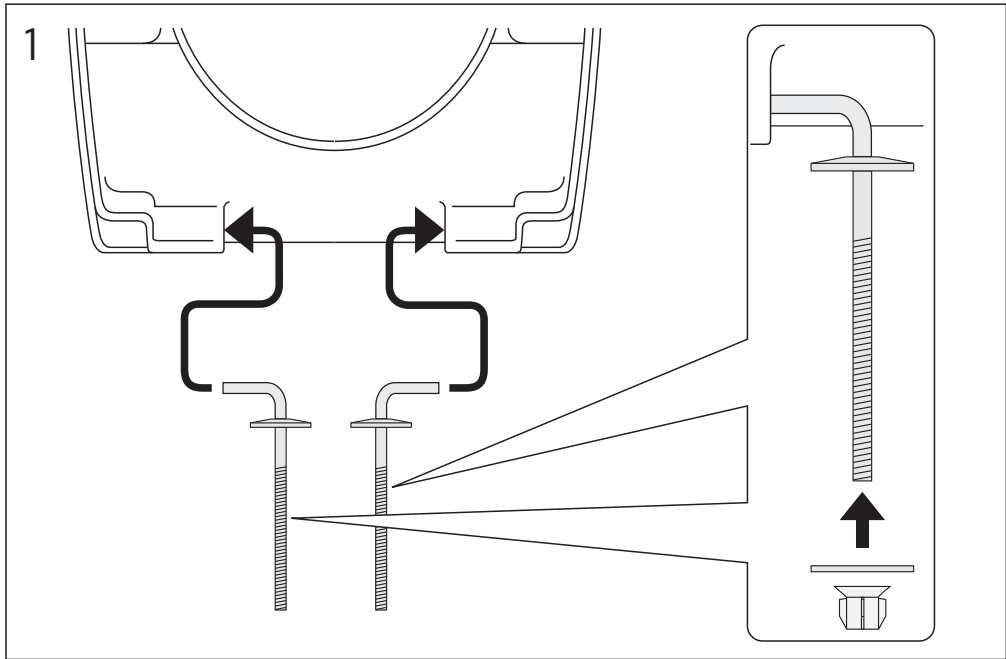

8M916101
NAUTIC
CARE