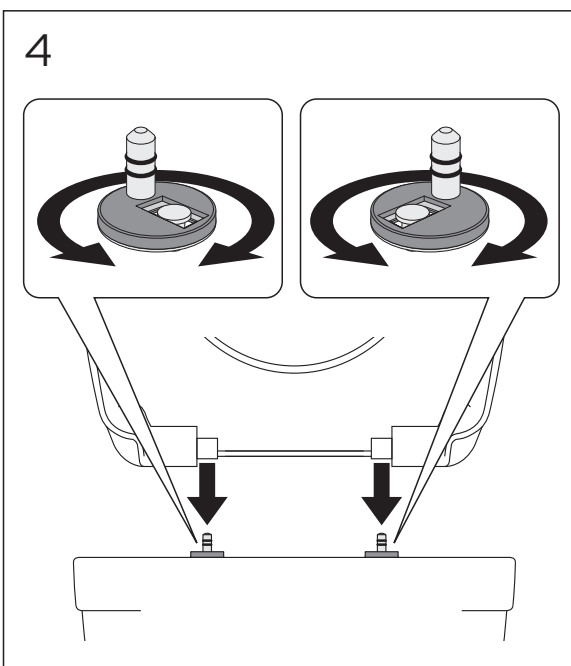

NORDIC3
8780S101