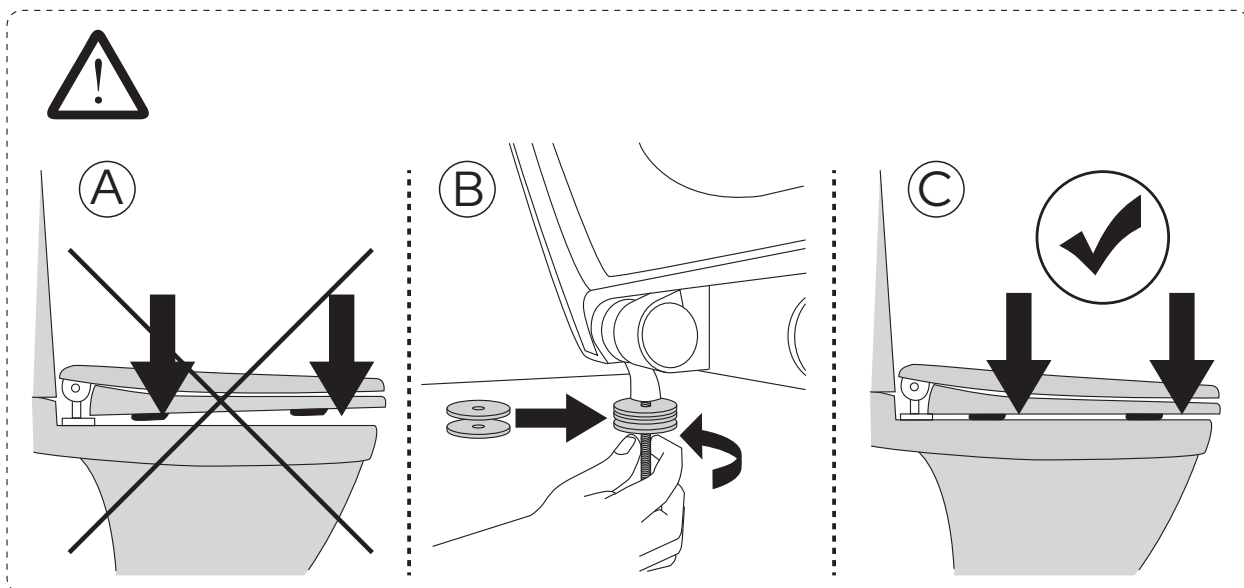

NORDIC 2002 SC / LOGIC SC