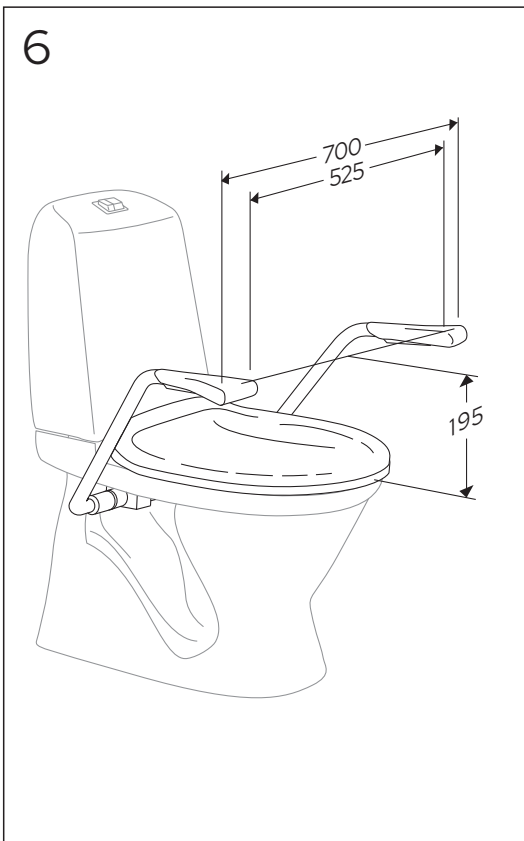

NORDIC 2002 SC / LOGIC SC

NORDIC 300-SERIEN. BASIC. ARTIC 1990-2021

SKANDIC / CLASSIC

315/325 UNIVERSAL SITS -2021

ARMREST WITH SEAT GB88305501
 ARMREST GB88305500

ARMREST WITH SEAT GB88305502
 NAUTIC SC/QR CARE, WHITE 8M93S101
 NAUTIC SC/QR CARE, GREY 8M93S115