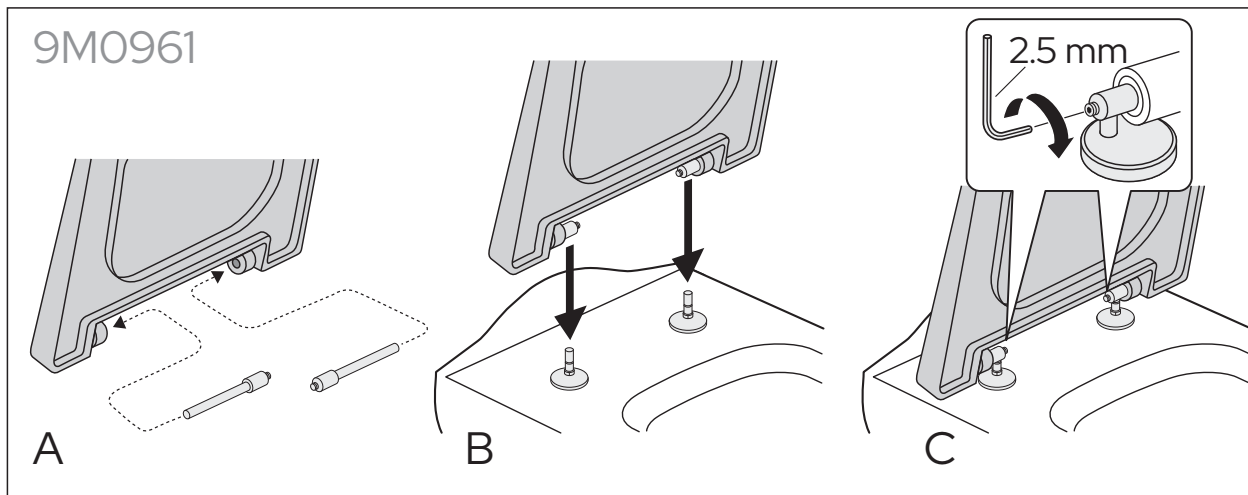

ESTETIC
9M09S1xx
9M0961xx