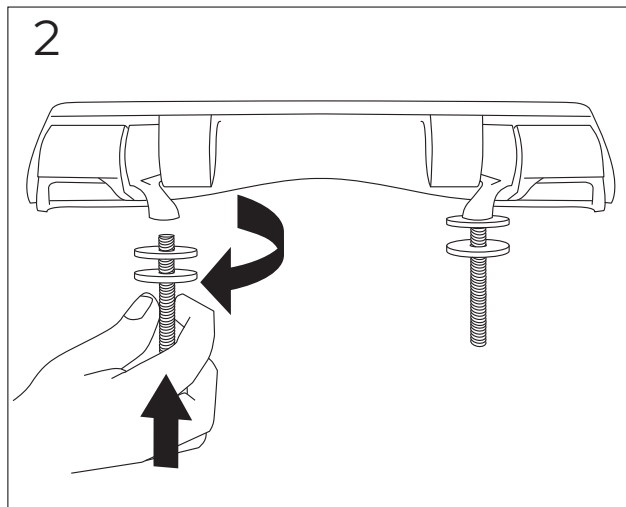

NORDIC 2002 SC / LOGIC SC