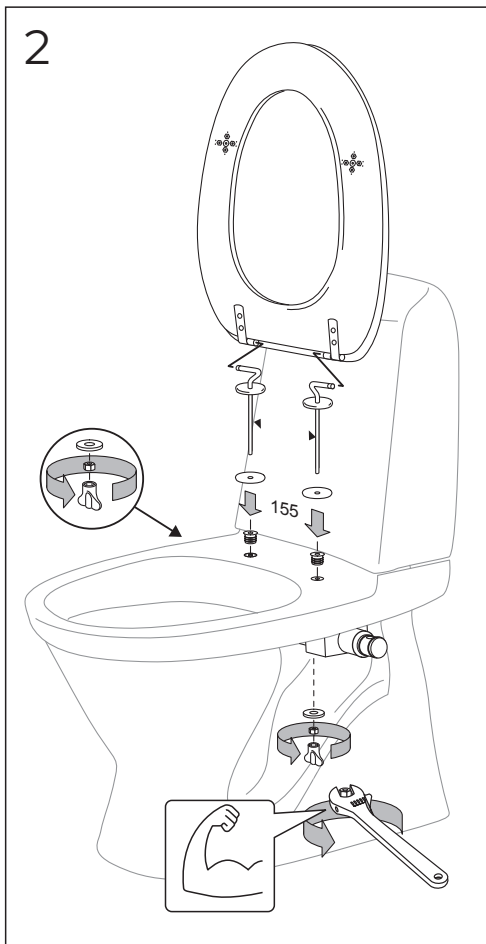

NORDIC 2002 SC / LOGIC SC

NORDIC 300-SERIEN. BASIC. ARTIC 1990-2021

SKANDIC / CLASSIC

315/325 UNIVERSAL SITS -2021

ARMREST WITH SEAT GB88305501
 ARMREST GB88305500

ARMREST WITH SEAT GB88305502
 NAUTIC SC/QR CARE, WHITE 8M93S101
 NAUTIC SC/QR CARE, GREY 8M93S115