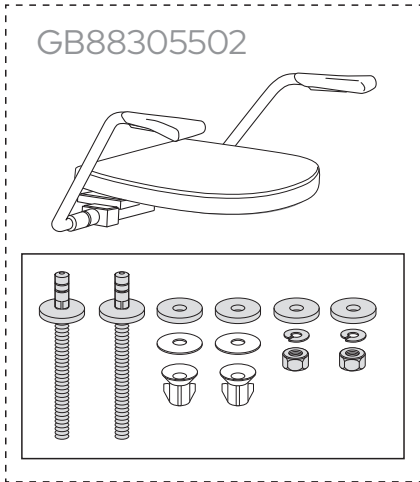

ARMREST WITH SEAT GB88305502
NAUTIC SC/QR CARE, WHITE 8M93S101
NAUTIC SC/QR CARE, GREY 8M93S115