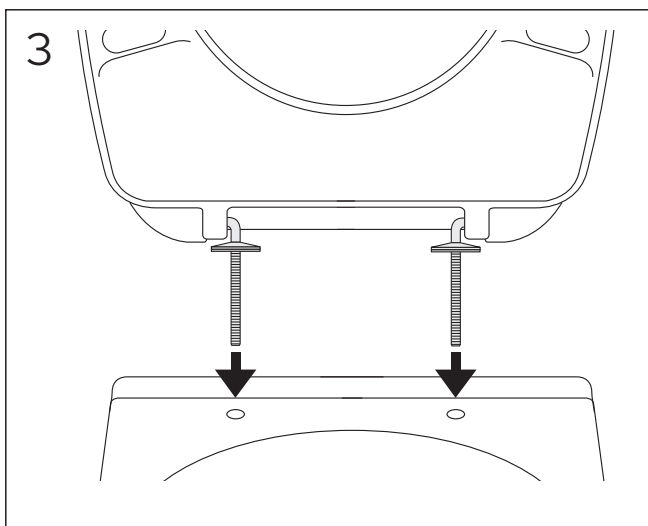

NORDIC3
8780G801