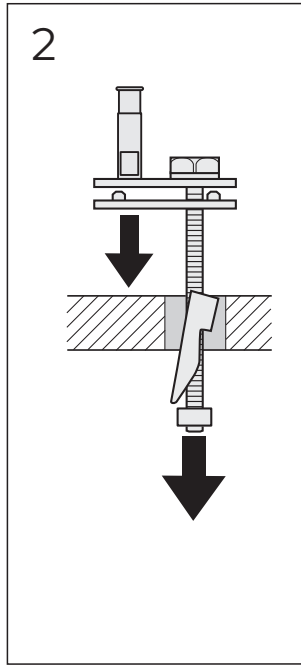

ESTETIC 9M1061xx