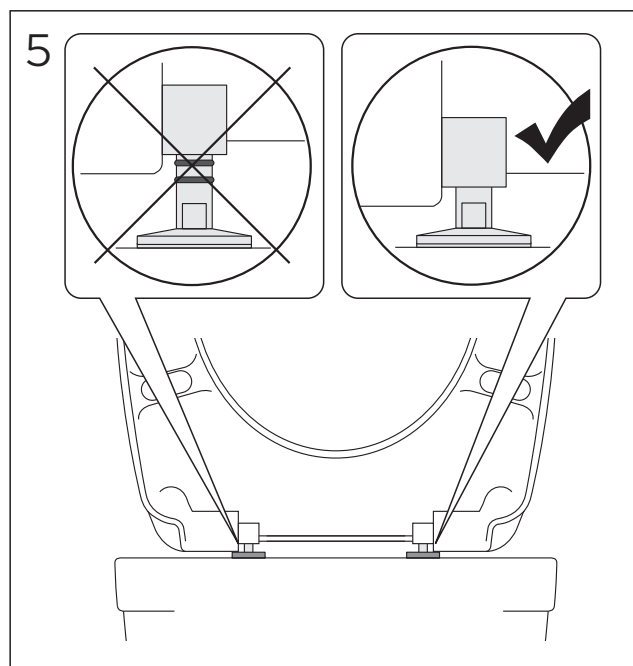

NORDIC3
8780S101