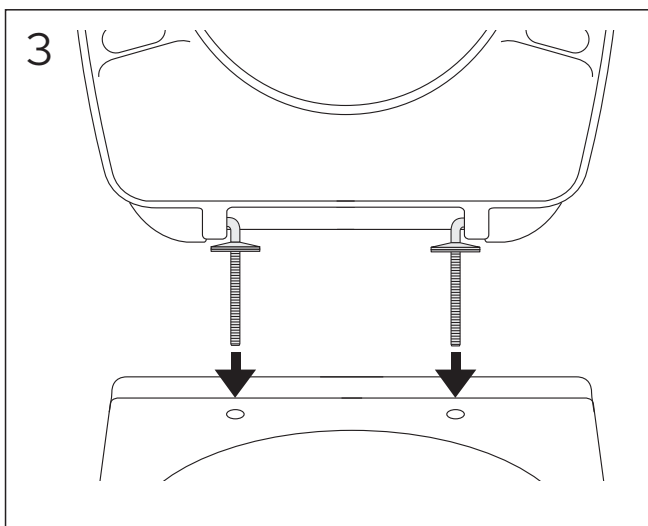

NORDIC3
8780G101