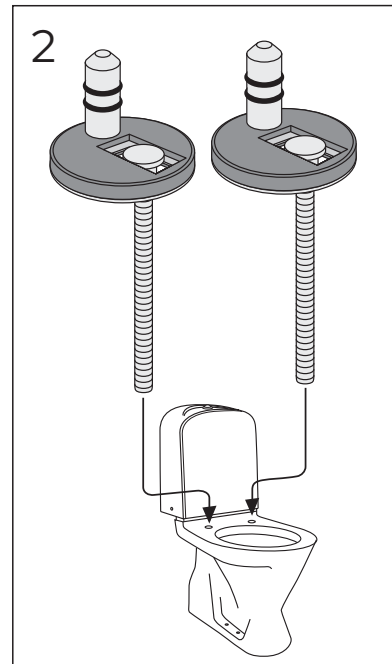

NORDIC3
8780S101