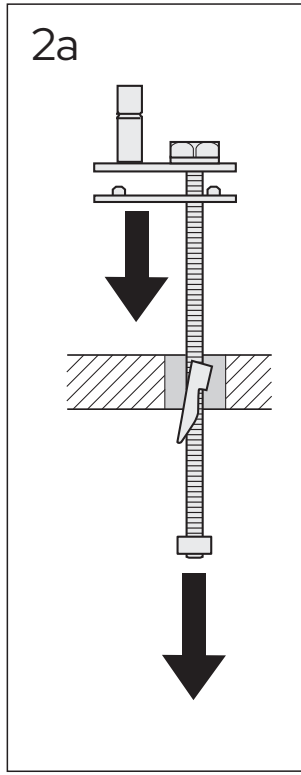

ESTETIC
9M10S1xx