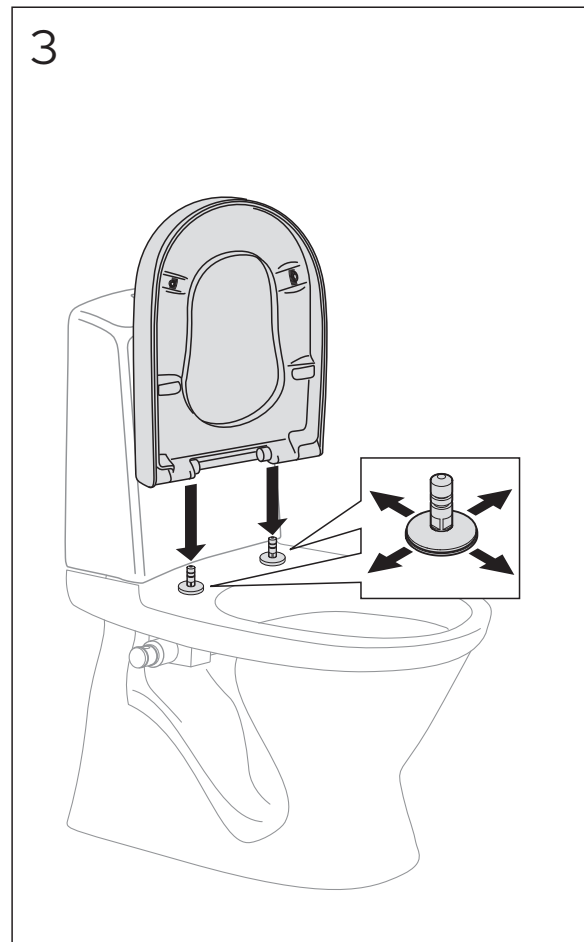

NORDIC 2002 SC / LOGIC SC

NORDIC 300-SERIEN. BASIC. ARTIC 1990-2021

SKANDIC / CLASSIC

315/325 UNIVERSAL SITS -2021

ARMREST WITH SEAT GB88305501
 ARMREST GB88305500

ARMREST WITH SEAT GB88305502
 NAUTIC SC/QR CARE, WHITE 8M93S101
 NAUTIC SC/QR CARE, GREY 8M93S115