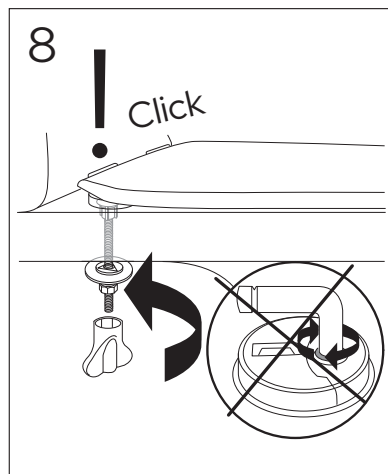

NORDIC 2002 SC / LOGIC SC

NORDIC 300-SERIEN. BASIC. ARTIC 1990-2021

SKANDIC / CLASSIC

315/325 UNIVERSAL SITS -2021

ARMREST WITH SEAT GB88305501
 ARMREST GB88305500

ARMREST WITH SEAT GB88305502
 NAUTIC SC/QR CARE, WHITE 8M93S101
 NAUTIC SC/QR CARE, GREY 8M93S115