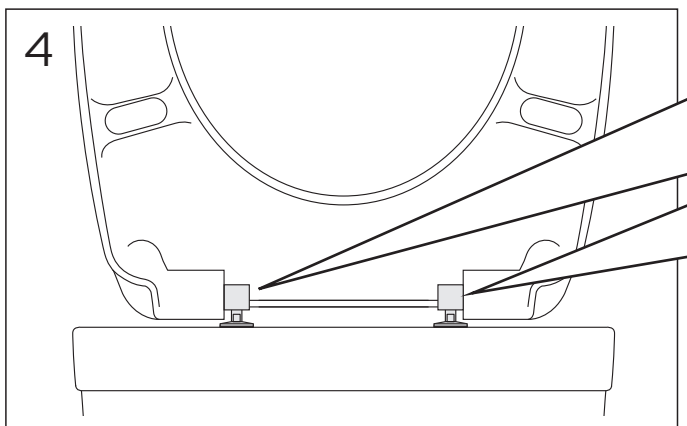

9M26S101. 9M26S136.
8M45S101