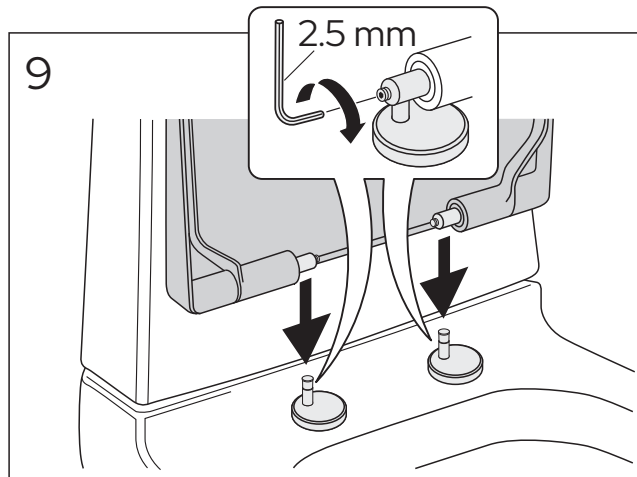

ESTETIC 9M1061xx