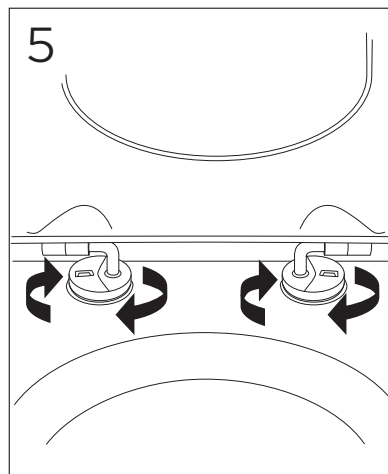

NORDIC 2002 SC / LOGIC SC

NORDIC 300-SERIEN. BASIC. ARTIC 1990-2021

SKANDIC / CLASSIC

315/325 UNIVERSAL SITS -2021

ARMREST WITH SEAT GB88305501
 ARMREST GB88305500

ARMREST WITH SEAT GB88305502
 NAUTIC SC/QR CARE, WHITE 8M93S101
 NAUTIC SC/QR CARE, GREY 8M93S115