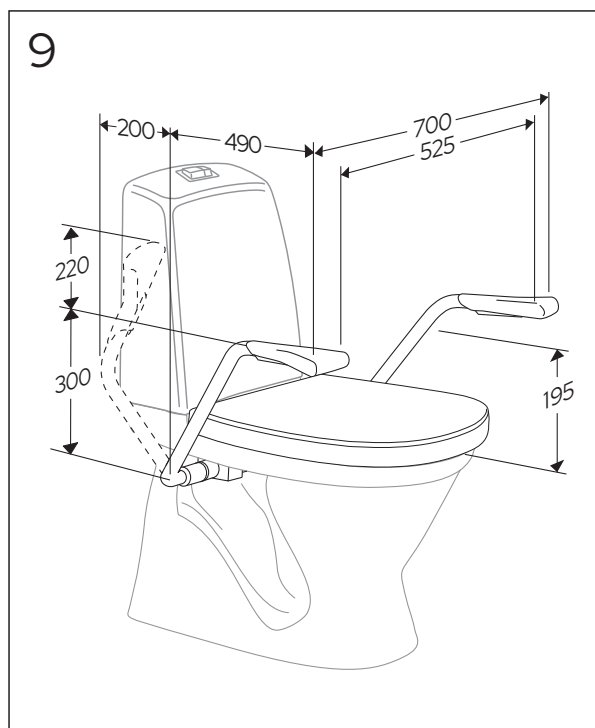

NORDIC 2002 SC / LOGIC SC

NORDIC 300-SERIEN. BASIC. ARTIC 1990-2021

SKANDIC / CLASSIC

315/325 UNIVERSAL SITS -2021

ARMREST WITH SEAT GB88305501
 ARMREST GB88305500

ARMREST WITH SEAT GB88305502
 NAUTIC SC/QR CARE, WHITE 8M93S101
 NAUTIC SC/QR CARE, GREY 8M93S115