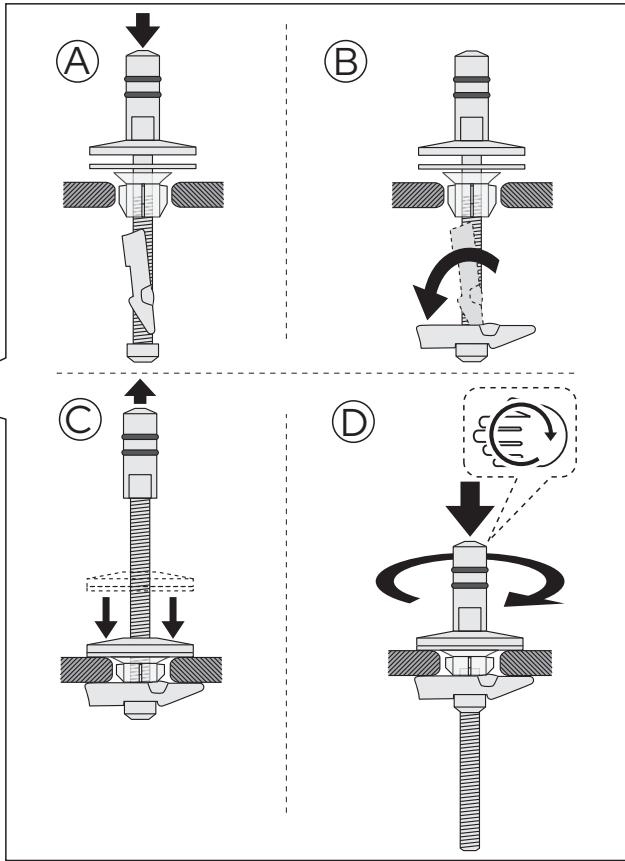

9M26S101. 9M26S136.
8M45S101