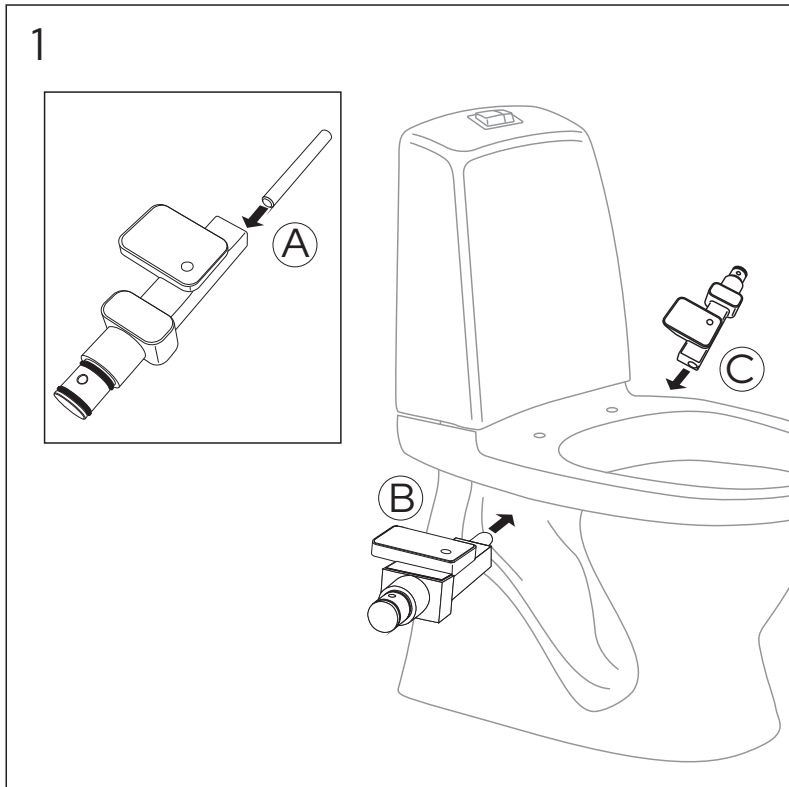

NORDIC 2002 SC / LOGIC SC

NORDIC 300-SERIEN. BASIC. ARTIC 1990-2021

SKANDIC / CLASSIC

315/325 UNIVERSAL SITS -2021

ARMREST WITH SEAT GB88305501
 ARMREST GB88305500

ARMREST WITH SEAT GB88305502
 NAUTIC SC/QR CARE, WHITE 8M93S101
 NAUTIC SC/QR CARE, GREY 8M93S115