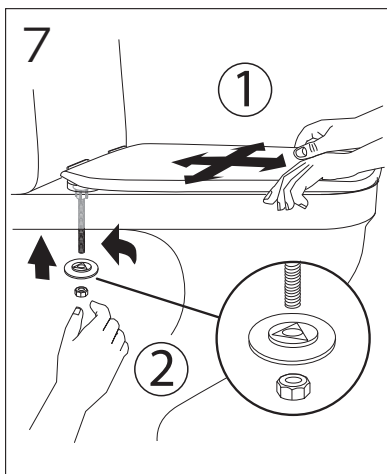

NORDIC 2002 SC / LOGIC SC

NORDIC 300-SERIEN. BASIC. ARTIC 1990-2021

SKANDIC / CLASSIC

315/325 UNIVERSAL SITS -2021

ARMREST WITH SEAT GB88305501
 ARMREST GB88305500

ARMREST WITH SEAT GB88305502
 NAUTIC SC/QR CARE, WHITE 8M93S101
 NAUTIC SC/QR CARE, GREY 8M93S115