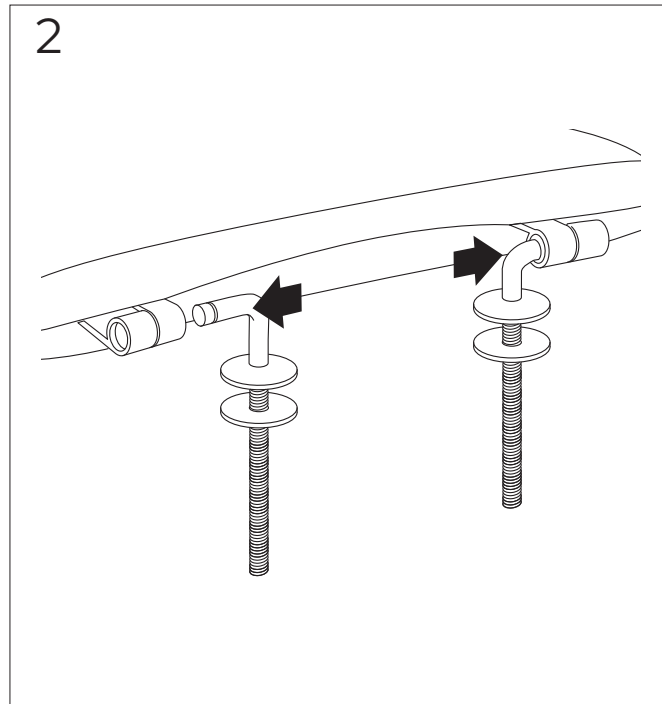

NORDIC 2002 SC / LOGIC SC

NORDIC 300-SERIEN. BASIC. ARTIC 1990-2021

SKANDIC / CLASSIC

315/325 UNIVERSAL SITS -2021

ARMREST WITH SEAT GB88305501
 ARMREST GB88305500

ARMREST WITH SEAT GB88305502
 NAUTIC SC/QR CARE, WHITE 8M93S101
 NAUTIC SC/QR CARE, GREY 8M93S115