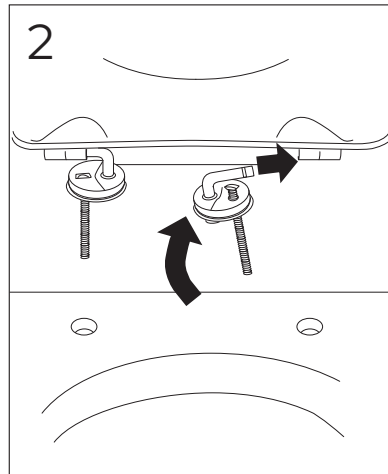

NORDIC 2002 SC / LOGIC SC

NORDIC 300-SERIEN. BASIC. ARTIC 1990-2021

SKANDIC / CLASSIC

315/325 UNIVERSAL SITS -2021

ARMREST WITH SEAT GB88305501
 ARMREST GB88305500

ARMREST WITH SEAT GB88305502
 NAUTIC SC/QR CARE, WHITE 8M93S101
 NAUTIC SC/QR CARE, GREY 8M93S115