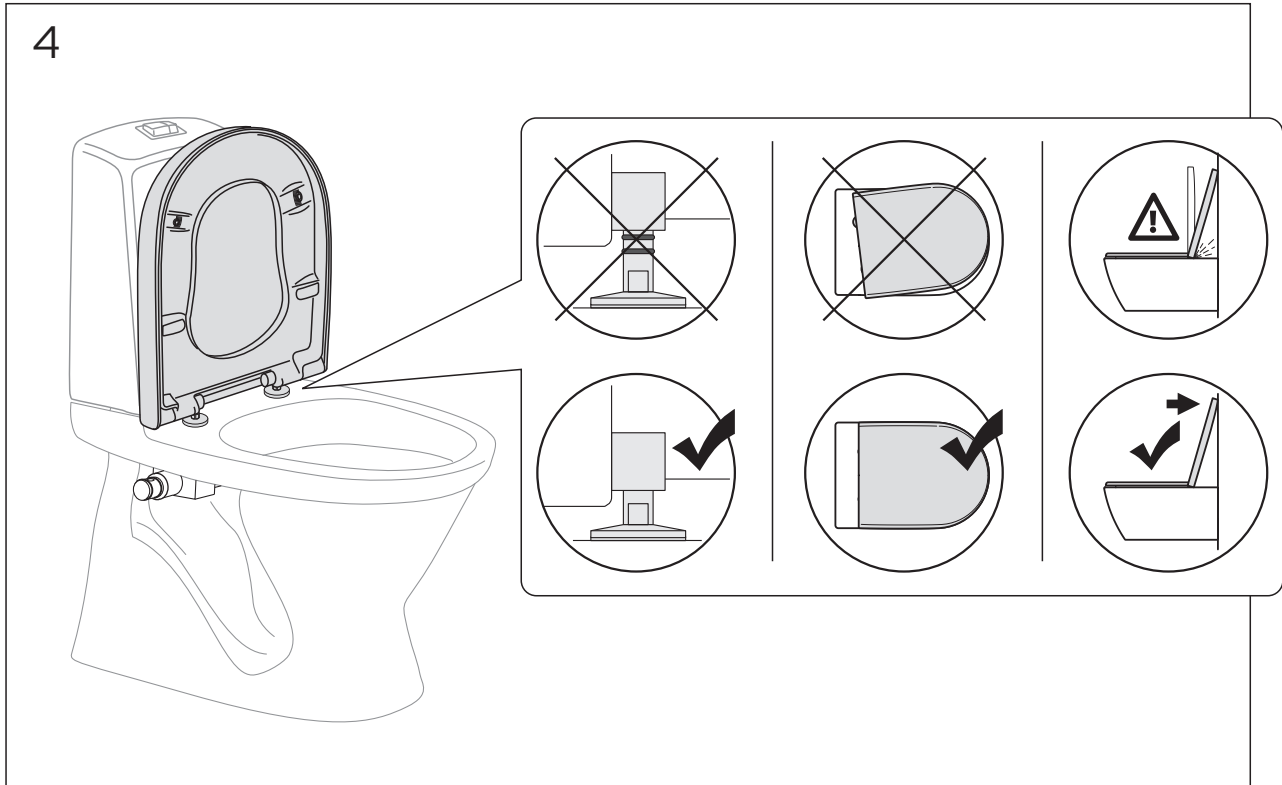

NORDIC 2002 SC / LOGIC SC

NORDIC 300-SERIEN. BASIC. ARTIC 1990-2021

SKANDIC / CLASSIC

315/325 UNIVERSAL SITS -2021

ARMREST WITH SEAT GB88305501
 ARMREST GB88305500

ARMREST WITH SEAT GB88305502
 NAUTIC SC/QR CARE, WHITE 8M93S101
 NAUTIC SC/QR CARE, GREY 8M93S115