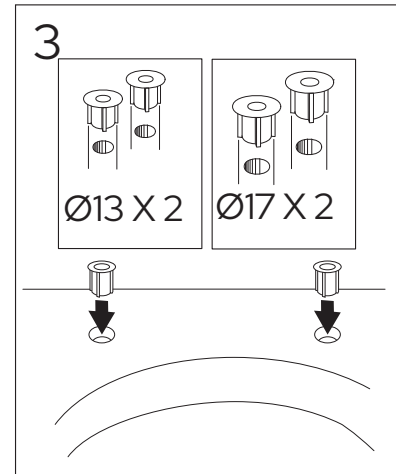

315/325 UNIVERSAL SITS -2021