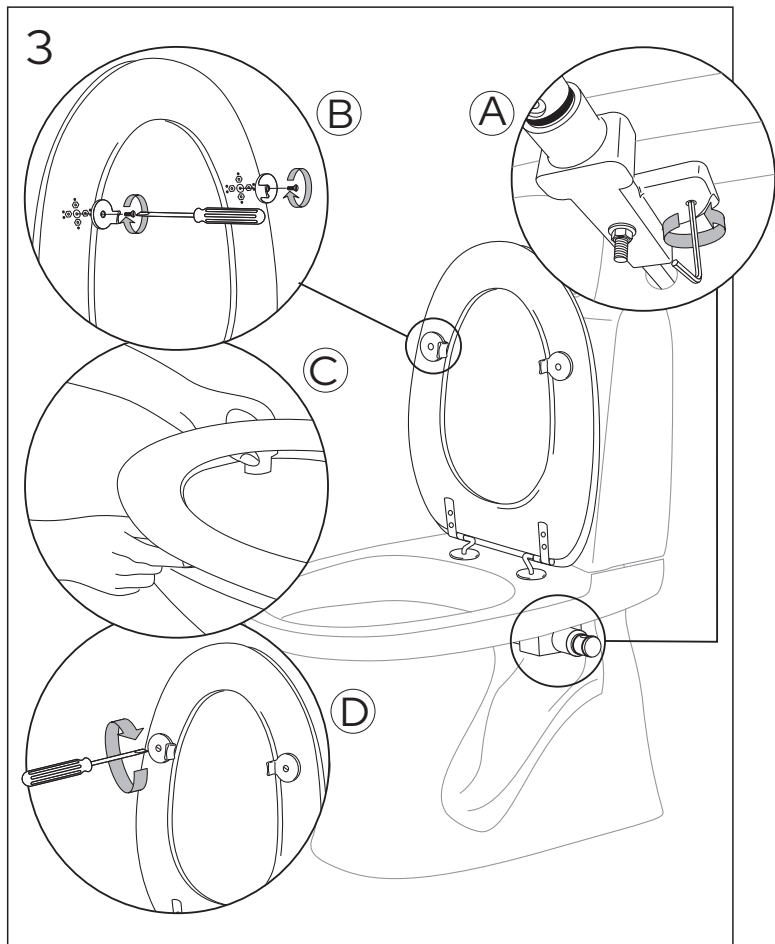

ARMREST WITH SEAT GB88305501
ARMREST GB88305500