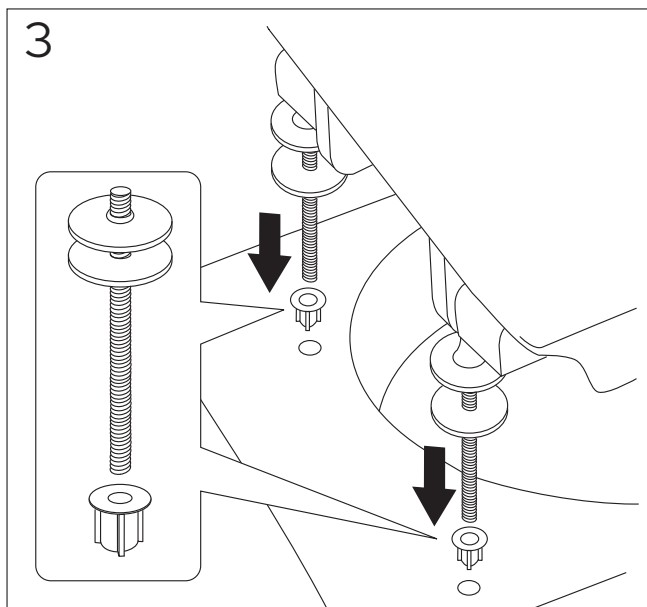

NORDIC 2002 SC / LOGIC SC