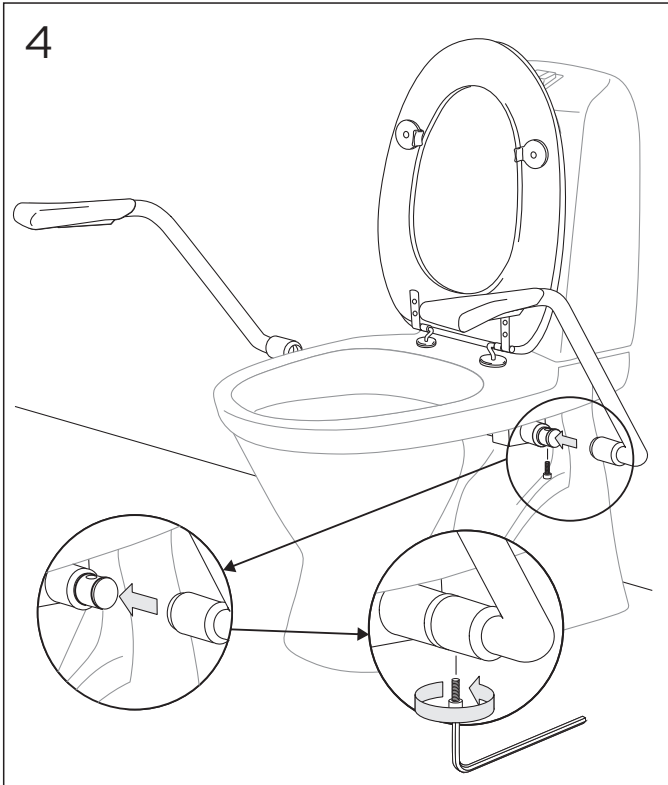

NORDIC 2002 SC / LOGIC SC

NORDIC 300-SERIEN. BASIC. ARTIC 1990-2021

SKANDIC / CLASSIC

315/325 UNIVERSAL SITS -2021

ARMREST WITH SEAT GB88305501
 ARMREST GB88305500

ARMREST WITH SEAT GB88305502
 NAUTIC SC/QR CARE, WHITE 8M93S101
 NAUTIC SC/QR CARE, GREY 8M93S115