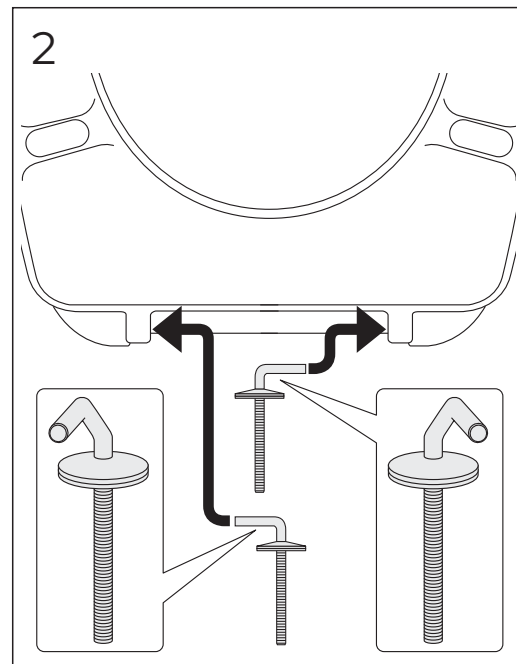

NORDIC3
8780G101