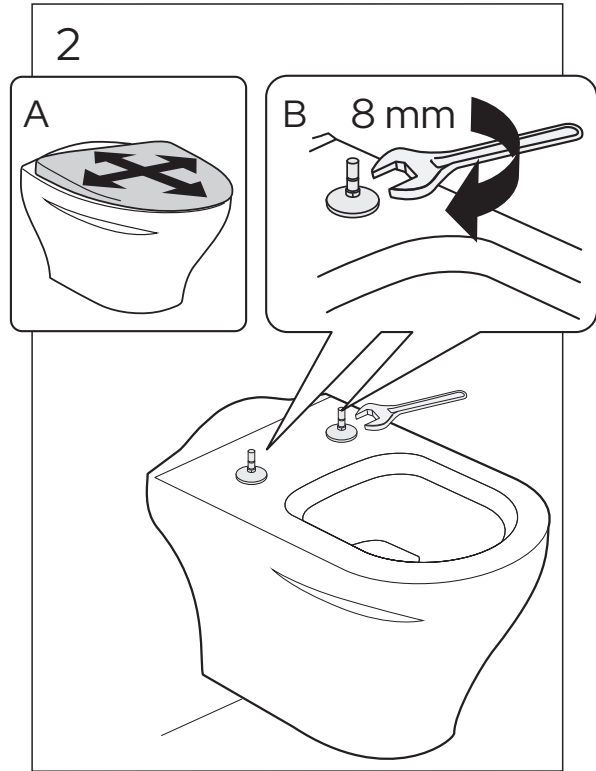

ESTETIC
9M09S1xx
9M0961xx