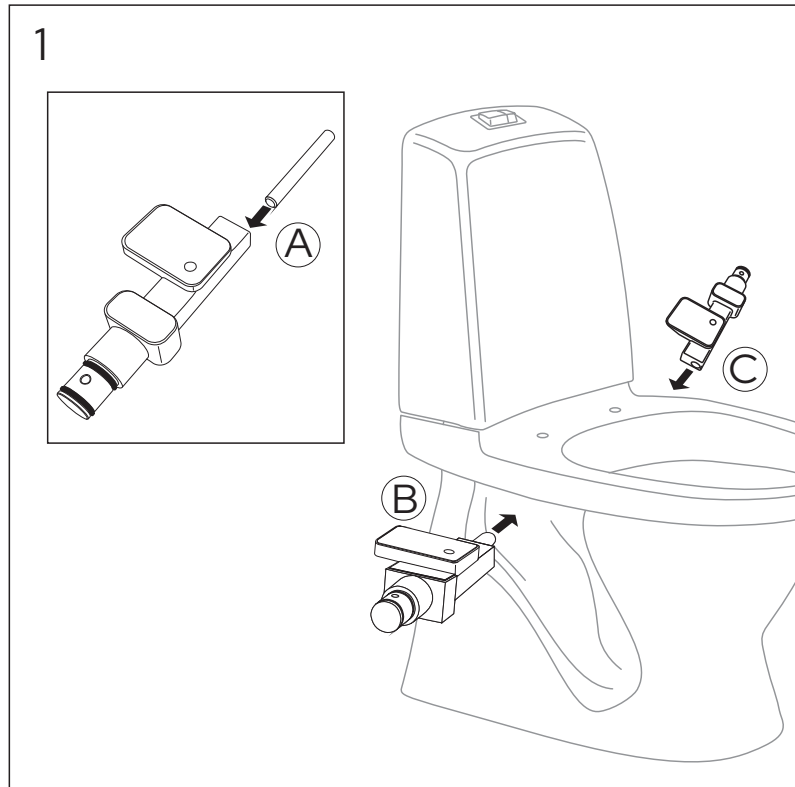

NORDIC 2002 SC / LOGIC SC

NORDIC 300-SERIEN. BASIC. ARTIC 1990-2021

SKANDIC / CLASSIC

315/325 UNIVERSAL SITS -2021

ARMREST WITH SEAT GB88305501
 ARMREST GB88305500

ARMREST WITH SEAT GB88305502
 NAUTIC SC/QR CARE, WHITE 8M93S101
 NAUTIC SC/QR CARE, GREY 8M93S115