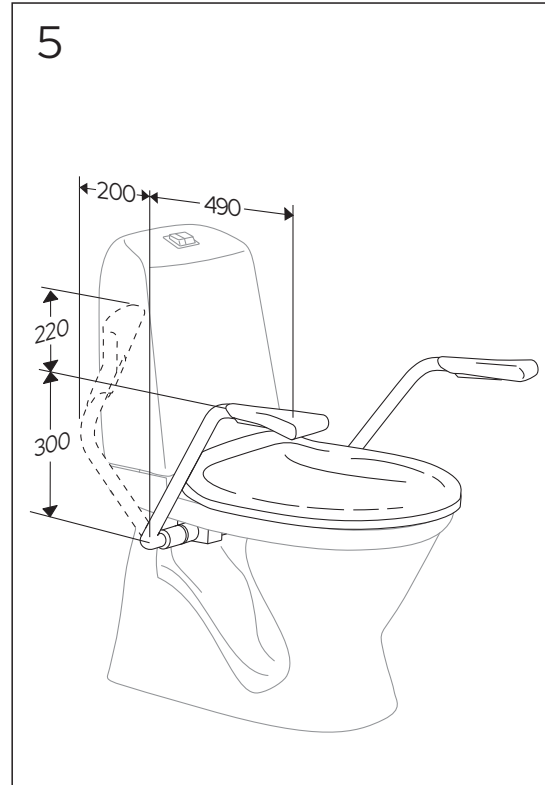

NORDIC 2002 SC / LOGIC SC

NORDIC 300-SERIEN. BASIC. ARTIC 1990-2021

SKANDIC / CLASSIC

315/325 UNIVERSAL SITS -2021

ARMREST WITH SEAT GB88305501
 ARMREST GB88305500

ARMREST WITH SEAT GB88305502
 NAUTIC SC/QR CARE, WHITE 8M93S101
 NAUTIC SC/QR CARE, GREY 8M93S115