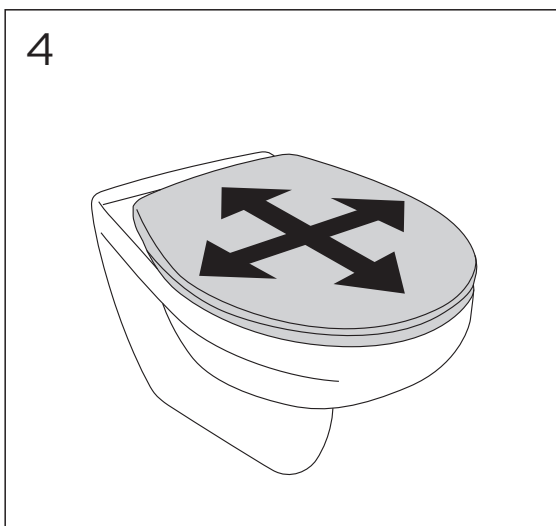

NORDIC3
8780G801