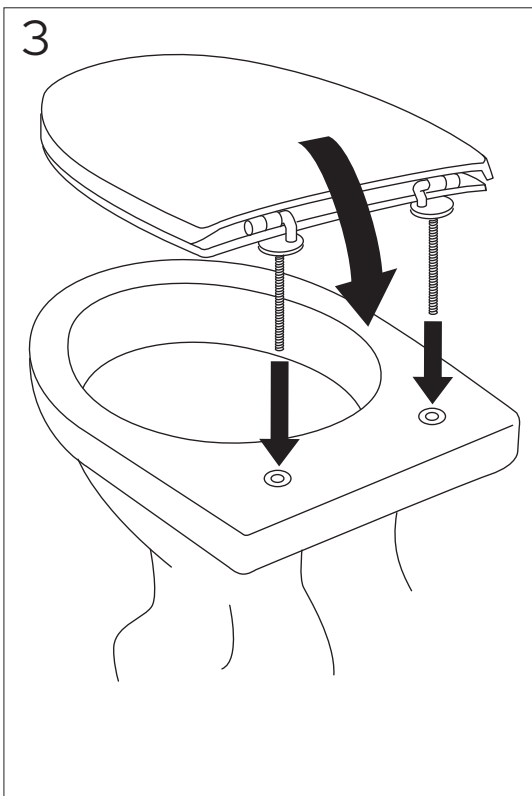

NORDIC 2002 SC / LOGIC SC

NORDIC 300-SERIEN. BASIC. ARTIC 1990-2021

SKANDIC / CLASSIC

315/325 UNIVERSAL SITS -2021

ARMREST WITH SEAT GB88305501
 ARMREST GB88305500

ARMREST WITH SEAT GB88305502
 NAUTIC SC/QR CARE, WHITE 8M93S101
 NAUTIC SC/QR CARE, GREY 8M93S115