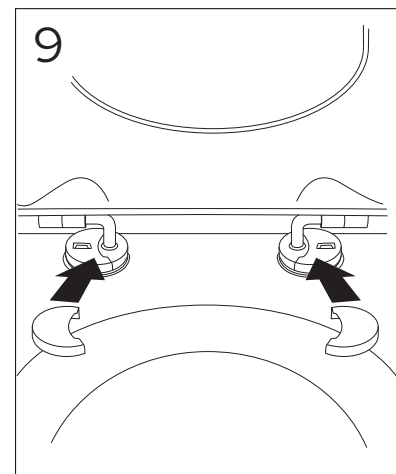

NORDIC 2002 SC / LOGIC SC

NORDIC 300-SERIEN. BASIC. ARTIC 1990-2021

SKANDIC / CLASSIC

315/325 UNIVERSAL SITS -2021

ARMREST WITH SEAT GB88305501
 ARMREST GB88305500

ARMREST WITH SEAT GB88305502
 NAUTIC SC/QR CARE, WHITE 8M93S101
 NAUTIC SC/QR CARE, GREY 8M93S115