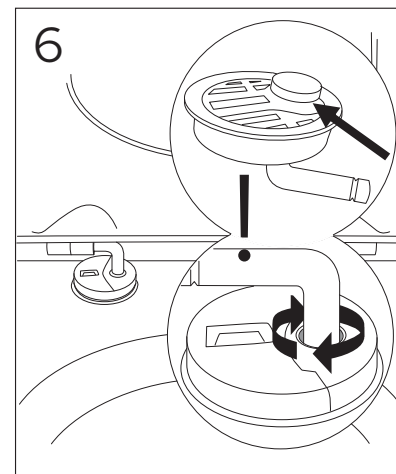

NORDIC 2002 SC / LOGIC SC

NORDIC 300-SERIEN. BASIC. ARTIC 1990-2021

SKANDIC / CLASSIC

315/325 UNIVERSAL SITS -2021

ARMREST WITH SEAT GB88305501
 ARMREST GB88305500

ARMREST WITH SEAT GB88305502
 NAUTIC SC/QR CARE, WHITE 8M93S101
 NAUTIC SC/QR CARE, GREY 8M93S115