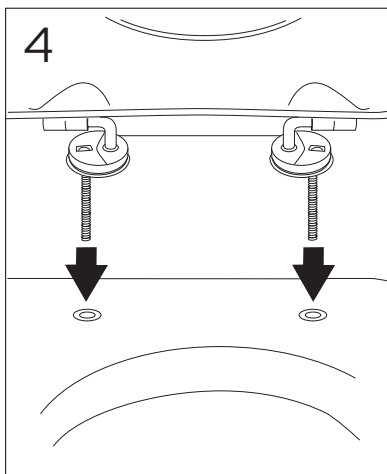

NORDIC 2002 SC / LOGIC SC

NORDIC 300-SERIEN. BASIC. ARTIC 1990-2021

SKANDIC / CLASSIC

315/325 UNIVERSAL SITS -2021

ARMREST WITH SEAT GB88305501
 ARMREST GB88305500

ARMREST WITH SEAT GB88305502
 NAUTIC SC/QR CARE, WHITE 8M93S101
 NAUTIC SC/QR CARE, GREY 8M93S115