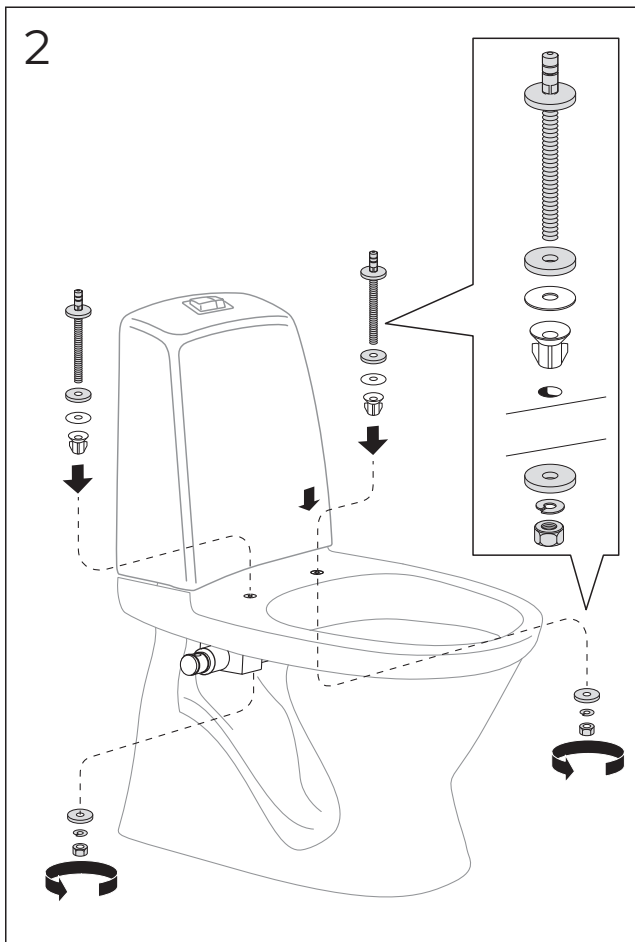

NORDIC 2002 SC / LOGIC SC

NORDIC 300-SERIEN. BASIC. ARTIC 1990-2021

SKANDIC / CLASSIC

315/325 UNIVERSAL SITS -2021

ARMREST WITH SEAT GB88305501
 ARMREST GB88305500

ARMREST WITH SEAT GB88305502
 NAUTIC SC/QR CARE, WHITE 8M93S101
 NAUTIC SC/QR CARE, GREY 8M93S115