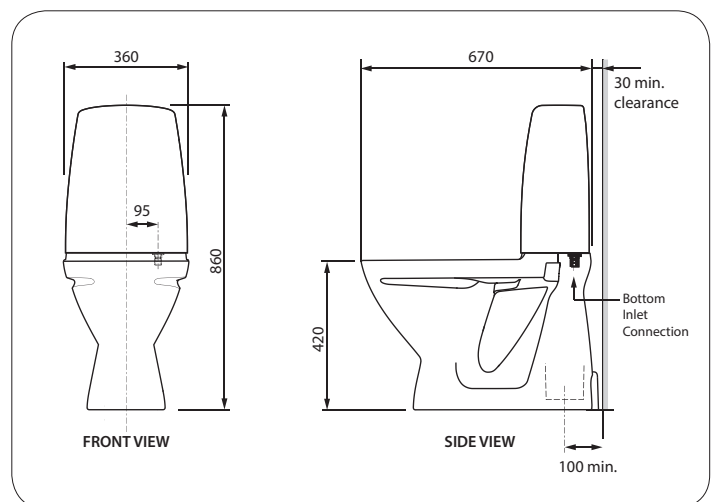

NOTE: Enware Australia advises: 1. Due to ongoing Research and Development, specifications may change without notice. 2. Component specifications may change on some export models.

Version: Nov 19

Call 1300 369 273
www.enware.com.au

Enware Australia Pty Limited
9 Endeavour Rd Caringbah NSW 2229 Australia
Ph: 02 8536 4000 info@enware.com.au