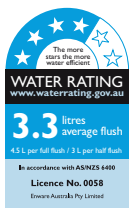

NOTE: Enware Australia advises: 1. Due to ongoing Research and Development, specifications may change without notice. 2. Component specifications may change on some export models.

Version: Nov 19

Call 1300 369 273
www.enware.com.au

Enware Australia Pty Limited
9 Endeavour Rd Caringbah NSW 2229 Australia
Ph: 02 8536 4000 info@enware.com.au