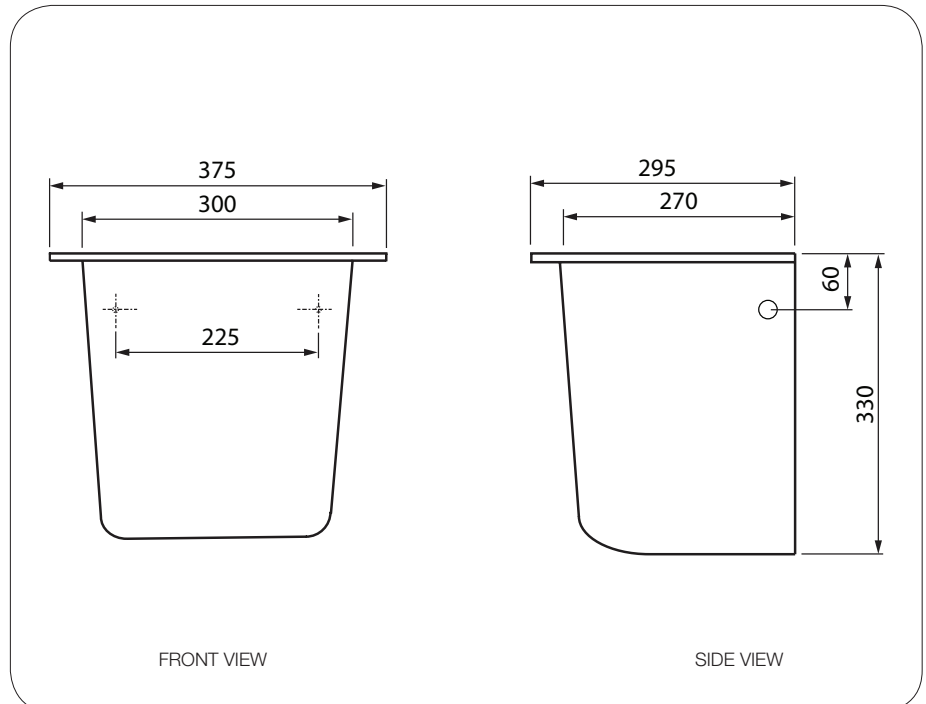

Version: Nov 19

Call 1300 369 273
www.enware.com.au

Enware Australia Pty Limited
9 Endeavour Rd Caringbah NSW 2229 Australia
Ph: 02 8536 4000 info@enware.com.au