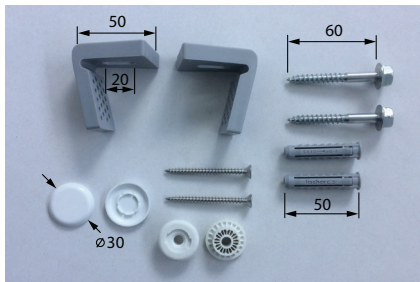

Product Codes

KNP37300 Kolo Nova Pro 600 Mental Health Shroud

SHROUD FIXING KIT