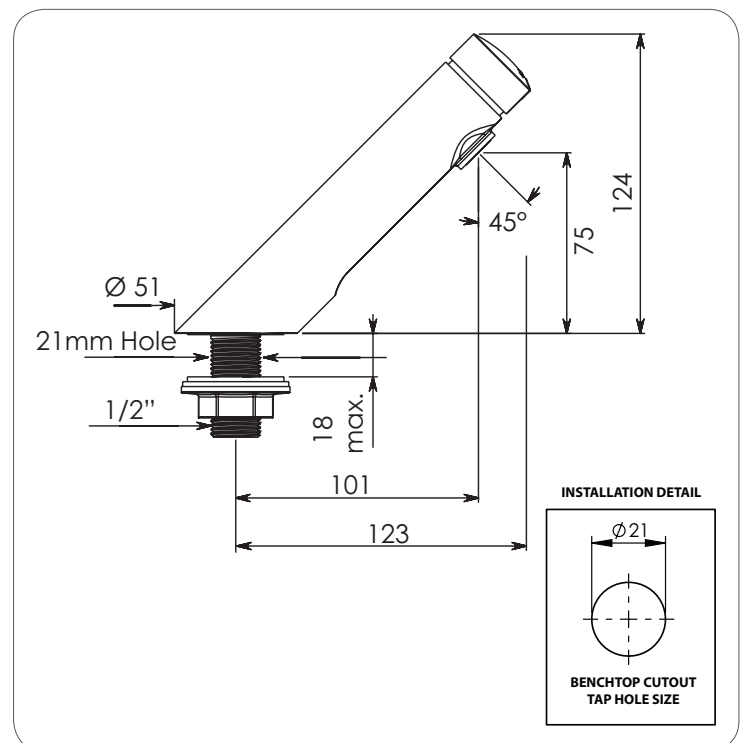

AS1428.1 2009/2010 Compliance

Meets the dimensional requirements when used with the Kolo 500, 600, 550 Semi Recessed and Style 650 basins.

Important: This information is provided as a guide only and is based on AS1428.1-2009 and 2010 amendments. Independent design assessment and approval by an appropriately qualified consultant is required to ensure compliance with standards and building code requirements.