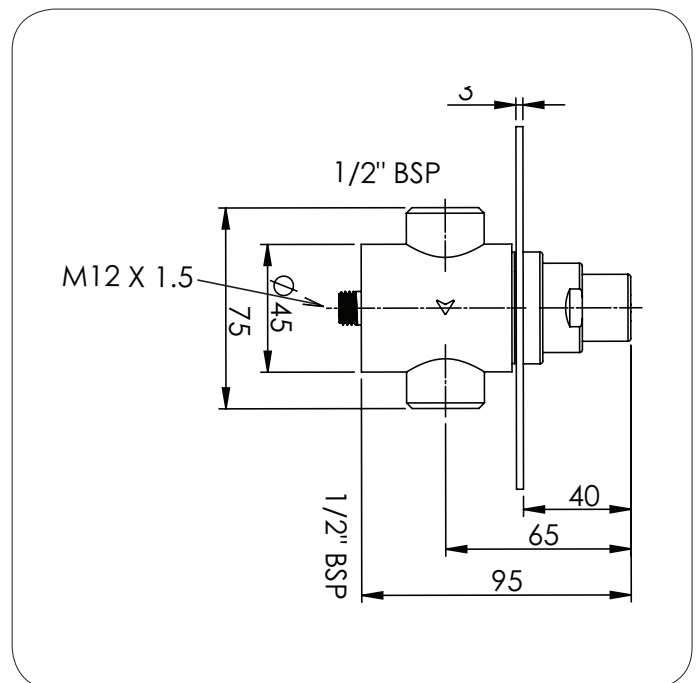

Technical Information

Inlet Connection	15mm 1/2" BSP
Maximum Testing Pressure	1000 kPa
Maximum Working Pressure	500 kPa *
Recommended Pressure	250 - 300 kPa
Maximum Water Temperature	70°C^
Operating Force	22N @ 300 kPa

*Enware tapware must be installed in accordance with the provisions of AS/NZS3500 and any relevant local regulations. Installations not complying with AS/NZS3500 may void the product and performance warranty provisions. ^ For all sanitary fixtures used primarily for personal hygiene purposes are to deliver heated water not exceeding:
a) 45°C for early childhood centres, primary and secondary schools, nursing homes or similar
b) 50°C in all other buildings

NOTE: Enware Australia advises that due to ongoing Research and Development, specifications may change without notice and component specifications may change on some export models.