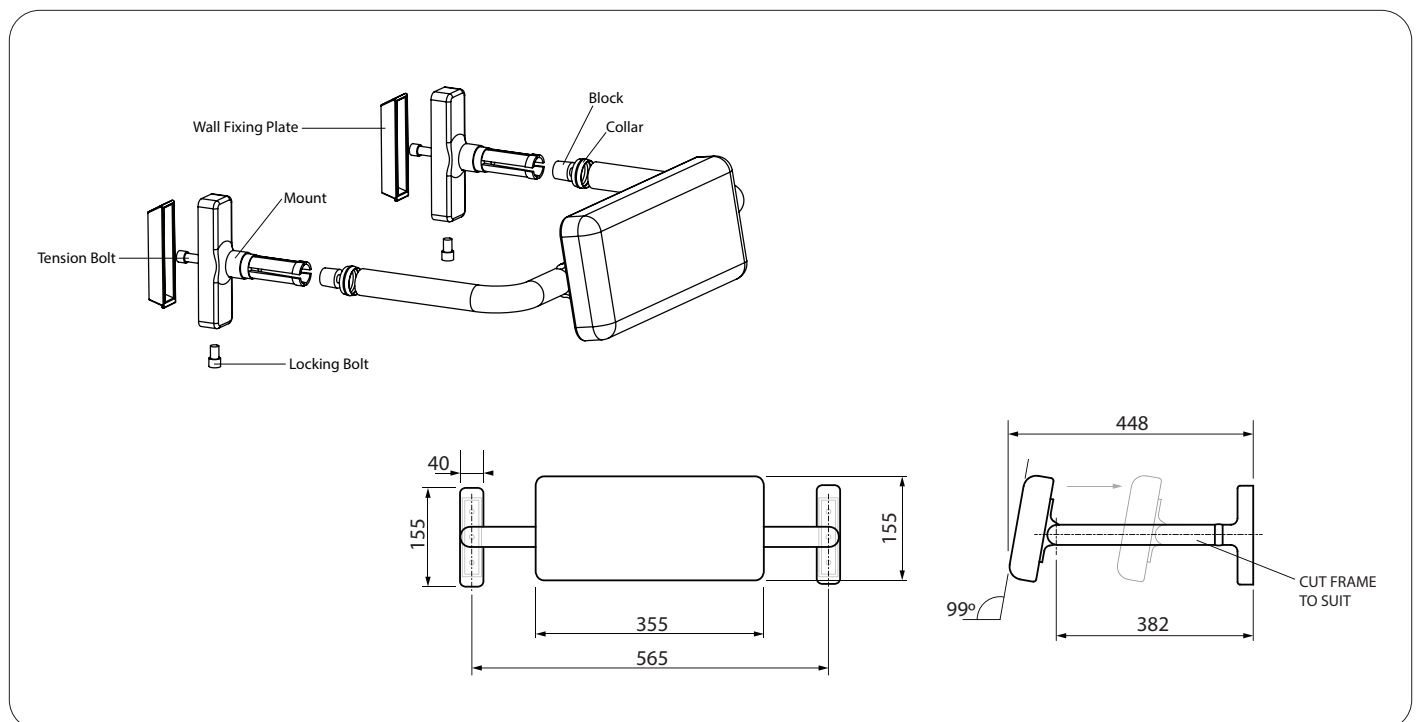

Product Code

WELLBEINGBR Backrest Wall Mounted

Enware Australia advises:

1. Due to ongoing Research and Development, specifications may change without notice;
2. Component specifications may change on some export models;
3. Refer to Warranty Statement for warranty details on www.enware.com.au/warranty

Version: Apr 21

Call 1300 369 273
www.enware.com.au

Enware Australia Pty Limited
9 Endeavour Rd Caringbah NSW 2229 Australia
Ph: 02 8536 4000 info@enware.com.au